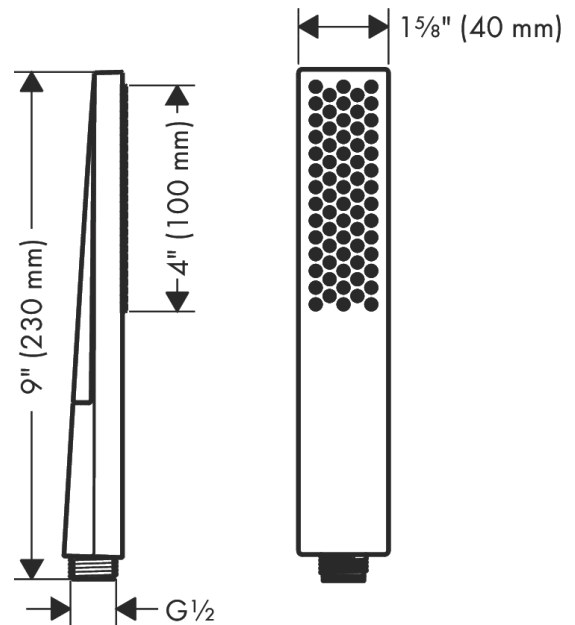

Pulsify E
Baton Handshower 100 1-Jet, 1.75 GPM
 Finish: **chrome** Part no. : **24321001**

Description

Features

- Spray modes: PowderRain
- Flow: 1.75 GPM (6.6 L/Min)

Item details

List Price \$ 99.00

Technology

Compliance / Sustainability

Product image

Scale drawing

Pulsify E
Baton Handshower 100 1-Jet, 1.75 GPM
Finish: **chrome** Part no. : **24321001**

Exploded drawing

Year of production: >04/23

Pulsify E
Baton Handshower 100 1-Jet, 1.75 GPM
 Finish: **chrome** Part no. : **24321001**

Spare parts list

Year of production: >04/23

Pos.	Description	Part no.	Price	PU
1	filter	92672000	-	1
2	seal	98058000	-	1