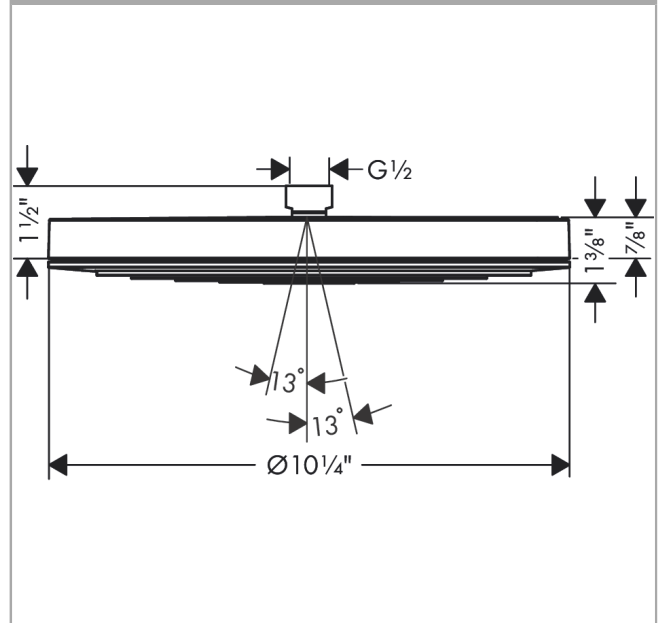

**Pulsify S**  
**Showerhead 260 1-Jet, 2.5 GPM**  
 Finish: **Chrome** Part no. : **24141001**

**Description**

**Features**

- showerhead size: 10 1/4"
- Spray pattern: PowderRain
- Maximum flow rate: 2.5 GPM
- Fast Drain empties the overhead shower from an angle of 10°
- spray disc surface: graphite

**Pulsify S**  
**Showerhead 260 1-Jet, 2.5 GPM**  
Finish: **Chrome** Part no. : **24141001**

Exploded drawing

Year of production: >10/22

**Pulsify S**  
**Showerhead 260 1-Jet, 2.5 GPM**  
 Finish: **Chrome** Part no. : **24141001**