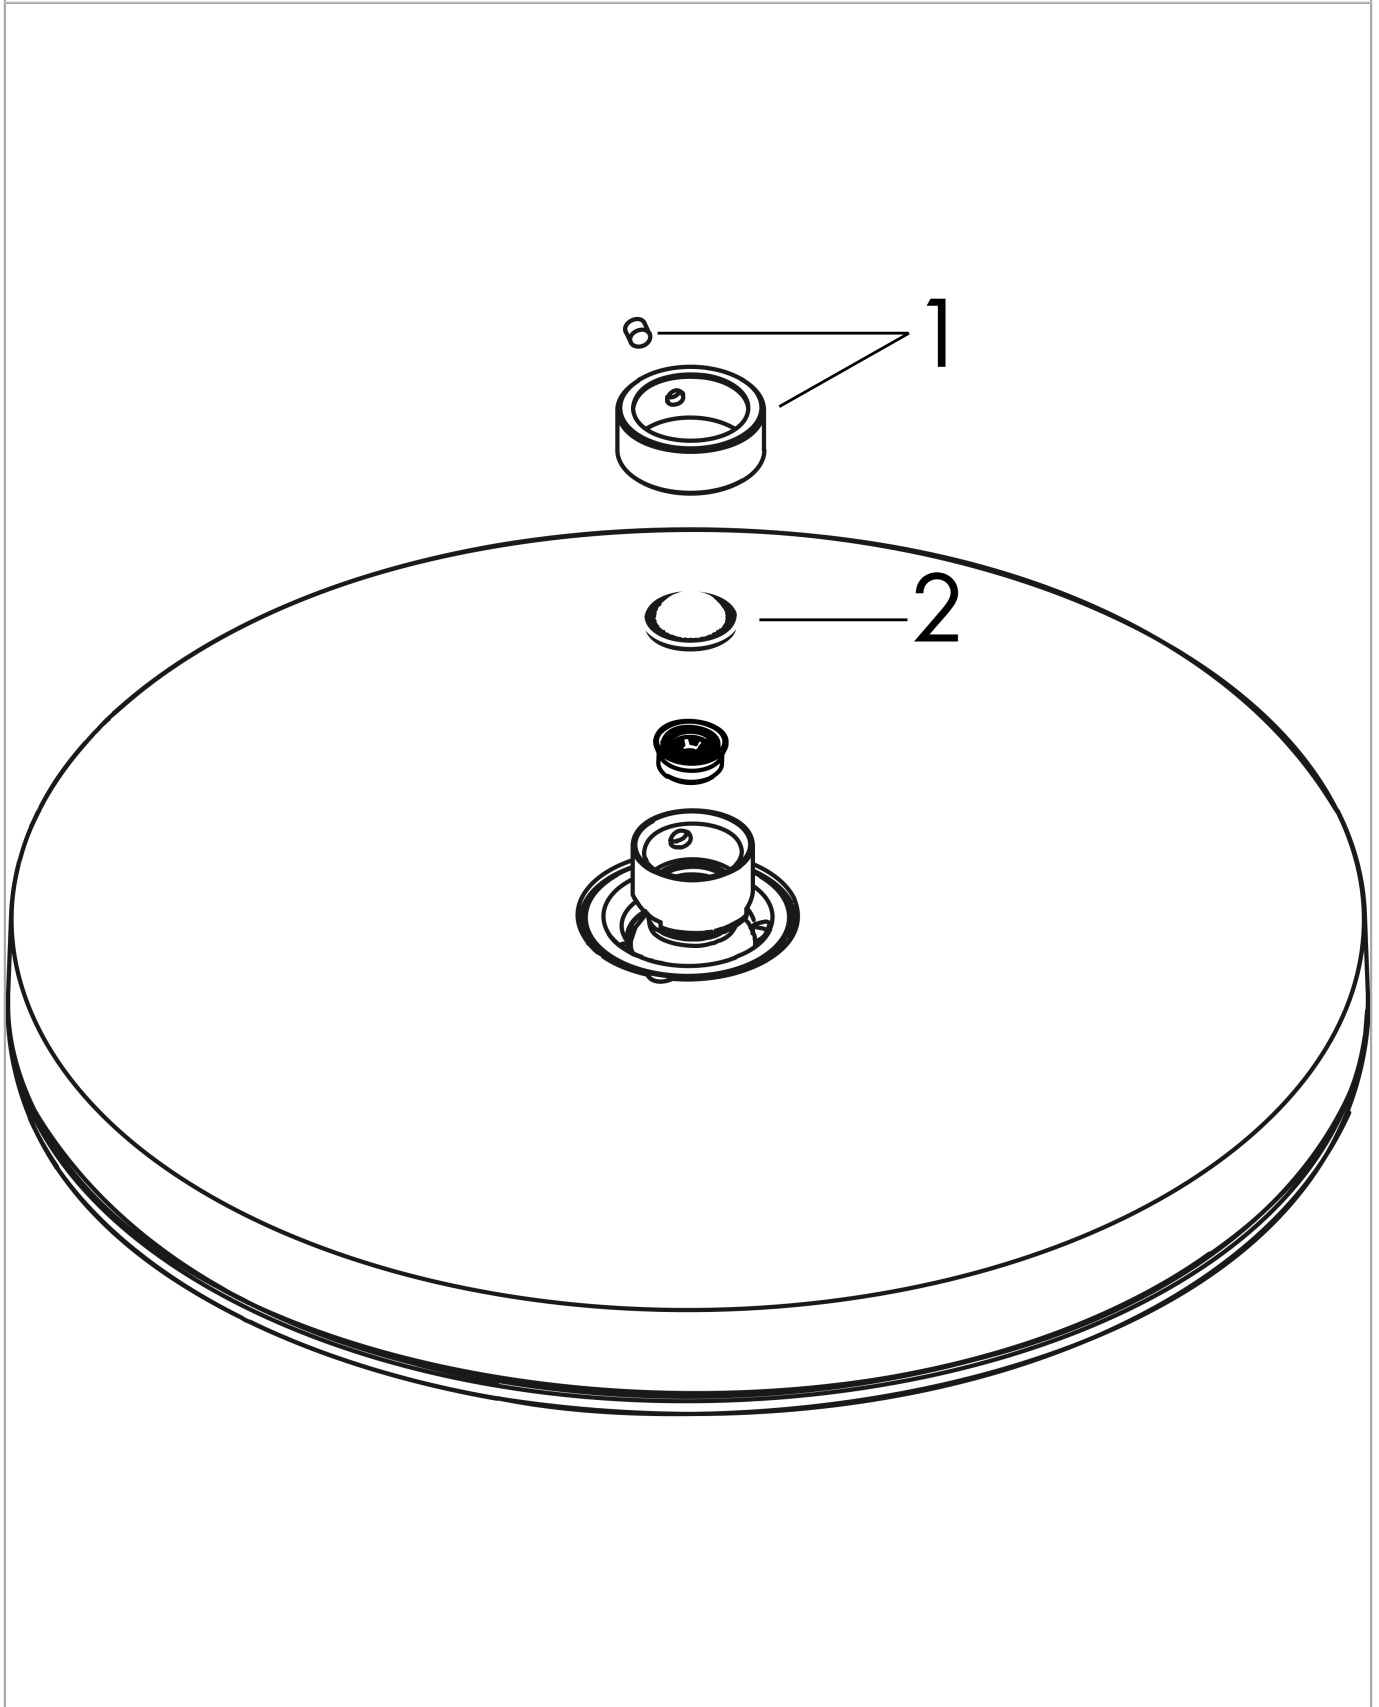

**Pulsify S**  
**Showerhead 260 1-Jet, 2.5 GPM**  
 Finish: **Chrome** Part no. : **24141001**

**Description**

**Features**

- showerhead size: 10 1/4"
- Spray pattern: PowderRain
- Maximum flow rate: 2.5 GPM
- Fast Drain empties the overhead shower from an angle of 10°
- spray disc surface: graphite

**Pulsify S**  
**Showerhead 260 1-Jet, 2.5 GPM**  
Finish: **Chrome** Part no. : **24141001**

Exploded drawing

Year of production: >10/22

**Pulsify S**  
**Showerhead 260 1-Jet, 2.5 GPM**  
 Finish: **Chrome** Part no. : **24141001**

**Spare parts list**

Year of production: >10/22

Pos.	Description	Part no.	Price	PU
1	lock washer	98942000	-	1
2	filter packing	94246000	-	1