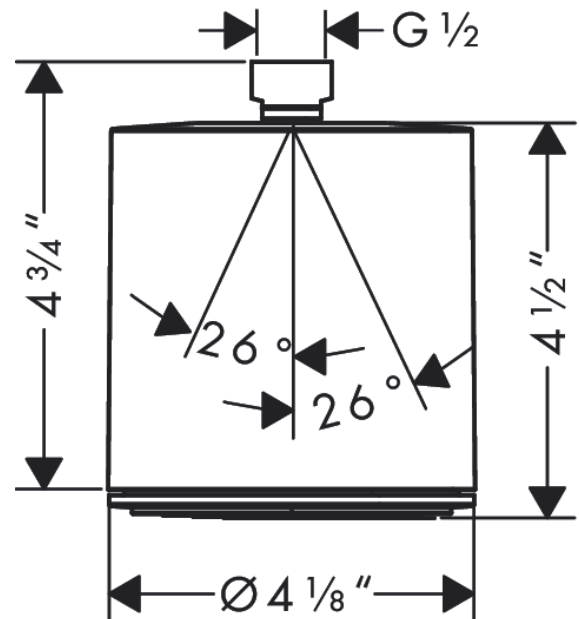

**Pulsify S**  
**Showerhead 105 1-Jet 2.5 GPM**  
 Finish: **Chrome** Part no. : **24131001**

**Description**

**Features**

- showerhead size: 4"
- Spray pattern: PowderRain
- Maximum flow rate: 2.5 GPM
- spray disc surface: graphite

Pulsify S  
Showerhead 105 1-Jet 2.5 GPM  
Finish: Chrome Part no. : 24131001

Exploded drawing

Year of production: >05/24