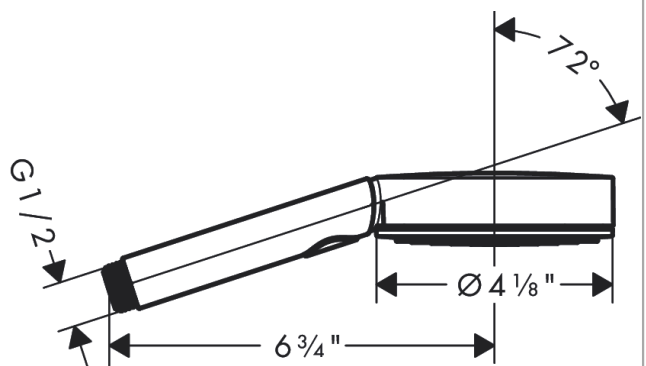

**Pulsify Select S**  
**Handshower 105 3-Jet, 2.5 GPM**  
 Finish: **chrome** Part no. : **24111001**

**Description**

**Features**

- Spray modes: PowderRain, IntenseRain, Pulsating Massage
- Select button for comfortable alternation of spray modes
- Spray face finish: graphite
- Flow: 2.5 GPM (9.5 L/Min)

**Item details**

List Price \$ 90.00

**Technology**

**Design awards**

reddot winner 2021

**Compliance / Sustainability**

**Product image**

**Scale drawing**

**Pulsify Select S**  
**Handshower 105 3-Jet, 2.5 GPM**  
Finish: **chrome** Part no. : **24111001**

Exploded drawing

Year of production: >11/21

**Pulsify Select S**  
**Handshower 105 3-Jet, 2.5 GPM**  
 Finish: **chrome** Part no. : **24111001**