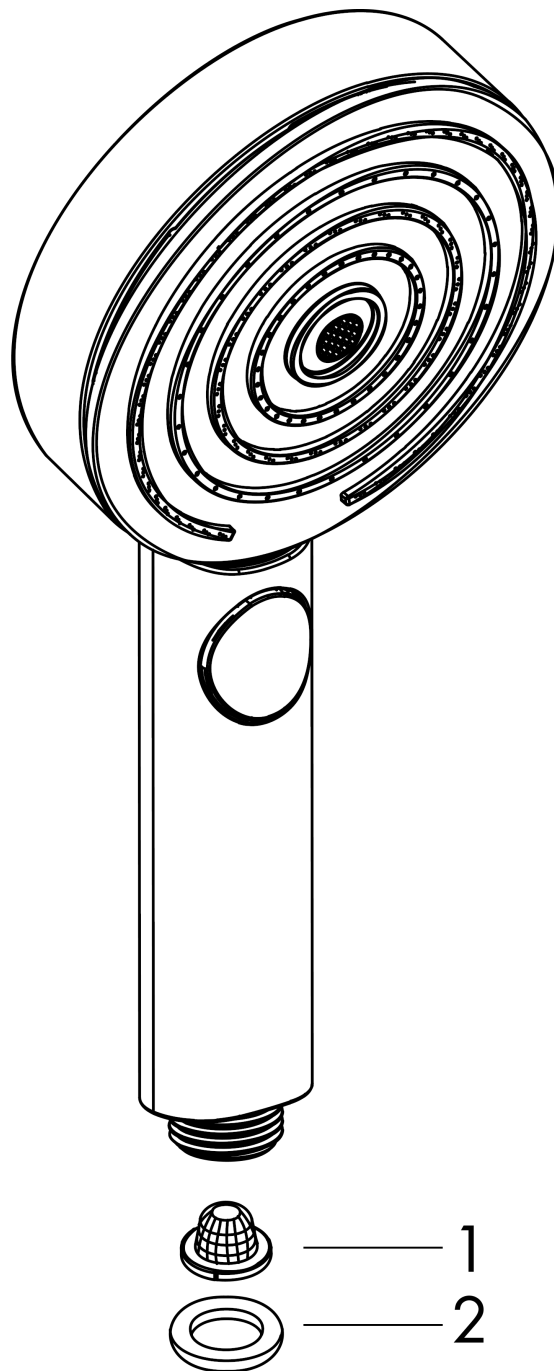

**Pulsify Select S**  
**Handshower 105 3-Jet, 2.5 GPM**  
 Finish: **chrome** Part no. : **24111001**

**Description**

**Features**

- Spray modes: PowderRain, IntenseRain, Pulsating Massage
- Select button for comfortable alternation of spray modes
- Spray face finish: graphite
- Flow: 2.5 GPM (9.5 L/Min)

**Item details**

List Price \$ 90.00

**Technology**

**Design awards**

reddot winner 2021

**Compliance / Sustainability**

**Product image**

**Scale drawing**

**Pulsify Select S**  
**Handshower 105 3-Jet, 2.5 GPM**  
Finish: **chrome** Part no. : **24111001**

Exploded drawing

Year of production: >11/21

**Pulsify Select S**  
**Handshower 105 3-Jet, 2.5 GPM**  
 Finish: **chrome** Part no. : **24111001**

**Spare parts list**

Year of production: >11/21

<b>Pos.</b>	<b>Description</b>	<b>Part no.</b>	<b>Price</b>	<b>PU</b>
1	filter	92672000	-	1
2	seal	98058000	-	1