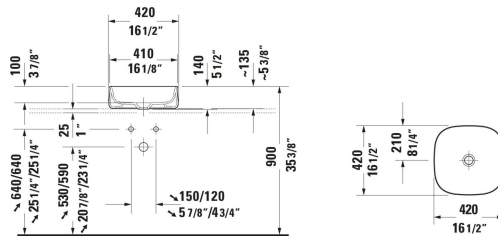

Zencha Vessel Sink # 237342..79 / 237342..79 / 237342..79 / 237342..79

| < 16 1/2 " > |

Vessel Sink	Dimension	Weight	Order number
DuraCeram®, Square, Number of basins: 1 Middle, Includes faucet deck: No, Overflow: No, Ground, Includes ceramic drain cover, Includes slotted waste, 16 1/2 "			
Colors			
00 White 13 Anthracite Matte 32 White Satin Matte 67 Grey Satin Matt			
Variant			
<input checked="" type="checkbox"/> White High Gloss		20.944 lb	237342..79
<input checked="" type="checkbox"/> Anthracite Matte		20.944 lb	237342..79
<input checked="" type="checkbox"/> White Satin Matte		20.944 lb	237342..79
<input checked="" type="checkbox"/> Gray Satin Matte		20.944 lb	237342..79
Sanitary ceramics with the special WonderGliss surface finish will remain clean and attractive-looking for a long time to come. When ordering WonderGliss please add a "1" as eleventh digit to the model number.			

All drawings contain the necessary measurements which are subject to standard tolerances. They are stated in inch & mm and are non-binding. Exact measurements, in particular for customized installation scenarios, can only be taken from the finished ceramic piece.