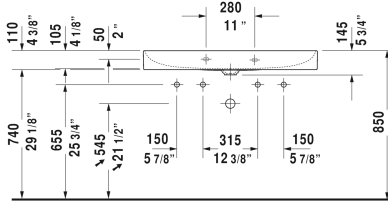

DuraSquare Washbasin # 2353100043

< 39 3/8" Inch >

Washbasin	Dimension	Weight	Order number
without overflow, with faucet deck, ceramic covered slotted waste included, hardware included, wall-mounted, 39 3/8" Inch			
Colors			
00 White			
Variant			
● _ ●	39 3/8" x 18 1/2" Inch	55.1 lb	2353100043
Infobox			
Made of DuraCeram			
Sanitary ceramics with the special WonderGliss surface finish will remain clean and attractive-looking for a long time to come. When ordering WonderGliss please add a "1" as eleventh digit to the model number.			
Design Siphon		3.3 lb	005036

All drawings contain the necessary measurements which are subject to standard tolerances. They are stated in inch & mm and are non-binding. Exact measurements, in particular for customized installation scenarios, can only be taken from the finished ceramic piece.