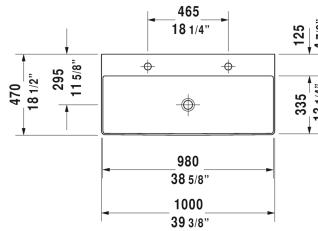

DuraSquare Washbasin # 2353100043

< 39 3/8" Inch >

Washbasin	Dimension	Weight	Order number
without overflow, with faucet deck, ceramic covered slotted waste included, hardware included, wall-mounted, 39 3/8" Inch			
Colors			
00 White			
Variant			
● _ ●	39 3/8" x 18 1/2" Inch	55.1 lb	2353100043
Infobox			
Made of DuraCeram			
Sanitary ceramics with the special WonderGliss surface finish will remain clean and attractive-looking for a long time to come. When ordering WonderGliss please add a "1" as eleventh digit to the model number.			
Design Siphon		3.3 lb	005036

All drawings contain the necessary measurements which are subject to standard tolerances. They are stated in inch & mm and are non-binding. Exact measurements, in particular for customized installation scenarios, can only be taken from the finished ceramic piece.