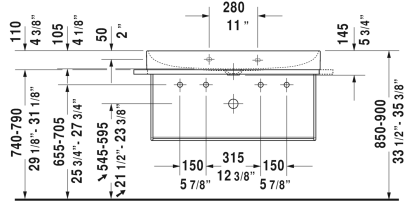

DuraSquare Washbasin # 2353100043

< 39 3/8" Inch >

Washbasin	Dimension	Weight	Order number
without overflow, with faucet deck, ceramic covered slotted waste included, hardware included, wall-mounted, 39 3/8" Inch			
Colors			
00 White			
Variant			
● _ ●	39 3/8" x 18 1/2" Inch	55.1 lb	2353100043
Infobox			
Made of DuraCeram			
Sanitary ceramics with the special WonderGliss surface finish will remain clean and attractive-looking for a long time to come. When ordering WonderGliss please add a "1" as eleventh digit to the model number.			
Design Siphon		3.3 lb	005036

All drawings contain the necessary measurements which are subject to standard tolerances. They are stated in inch & mm and are non-binding. Exact measurements, in particular for customized installation scenarios, can only be taken from the finished ceramic piece.