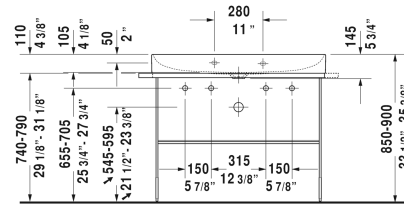

DuraSquare Washbasin # 2353100043

< 39 3/8" Inch >

Washbasin	Dimension	Weight	Order number
without overflow, with faucet deck, ceramic covered slotted waste included, hardware included, wall-mounted, 39 3/8" Inch			
Colors			
00 White			
Variant			
● _ ●	39 3/8" x 18 1/2" Inch	55.1 lb	2353100043
Infobox			
Made of DuraCeram			
Sanitary ceramics with the special WonderGliss surface finish will remain clean and attractive-looking for a long time to come. When ordering WonderGliss please add a "1" as eleventh digit to the model number.			
Design Siphon		3.3 lb	005036

All drawings contain the necessary measurements which are subject to standard tolerances. They are stated in inch & mm and are non-binding. Exact measurements, in particular for customized installation scenarios, can only be taken from the finished ceramic piece.