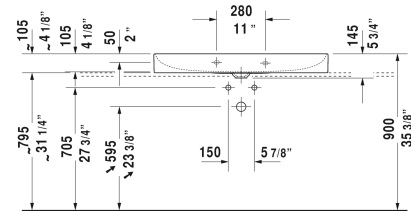

**DuraSquare Washbasin ground # 2353100071 / 2353100073 / 2353100079**

|< 39 3/8" Inch >|

Washbasin ground	Dimension	Weight	Order number
without overflow, with faucet deck, ceramic covered slotted waste included, hardware included, wall-mounted, 39 3/8" Inch			
<b>Colors</b>			
00 White			
<b>Variant</b>			
●	39 3/8" x 18 1/2" Inch	55.1 lb	2353100071
● ● ●	39 3/8" x 18 1/2" Inch	55.1 lb	2353100073
☒	39 3/8" x 18 1/2" Inch	55.1 lb	2353100079
<b>Infobox</b>			
Made of DuraCeram			
Sanitary ceramics with the special WonderGliss surface finish will remain clean and attractive-looking for a long time to come. When ordering WonderGliss please add a "1" as eleventh digit to the model number.			
Design Siphon		3.3 lb	005036

All drawings contain the necessary measurements which are subject to standard tolerances. They are stated in inch & mm and are non-binding. Exact measurements, in particular for customized installation scenarios, can only be taken from the finished ceramic piece.