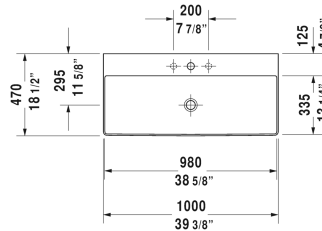

**DuraSquare Washbasin ground # 2353100071 / 2353100073 / 2353100079**

|< 39 3/8" Inch >|

Washbasin ground	Dimension	Weight	Order number
without overflow, with faucet deck, ceramic covered slotted waste included, hardware included, wall-mounted, 39 3/8" Inch			
<b>Colors</b>			
00 White			
<b>Variant</b>			
●	39 3/8" x 18 1/2" Inch	55.1 lb	2353100071
● ● ●	39 3/8" x 18 1/2" Inch	55.1 lb	2353100073
☒	39 3/8" x 18 1/2" Inch	55.1 lb	2353100079
<b>Infobox</b>			
Made of DuraCeram			
Sanitary ceramics with the special WonderGliss surface finish will remain clean and attractive-looking for a long time to come. When ordering WonderGliss please add a "1" as eleventh digit to the model number.			
Design Siphon		3.3 lb	005036

All drawings contain the necessary measurements which are subject to standard tolerances. They are stated in inch & mm and are non-binding. Exact measurements, in particular for customized installation scenarios, can only be taken from the finished ceramic piece.