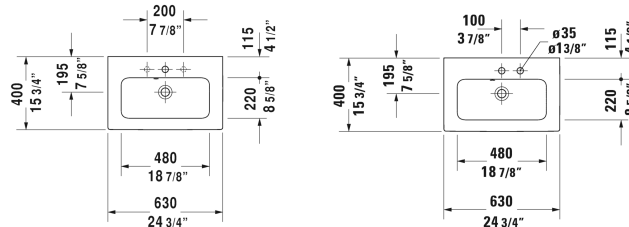

ME by Starck Furniture washbasin Compact # 234263..00 /  
 234263..30 / 234263..58 / 234263..60 / 234263..00 / 234263..30  
 / 234263..58 / 234263..60

| < 24 3/4" Inch > |

Furniture washbasin Compact	Dimension	Weight	Order number
with overflow, with faucet deck, hardware included, wall-mounted, 24 3/4" Inch			
<b>Colors</b>			
00 White 32 White Satin Matte			
<b>Variant</b>			
●	24 3/4" x 15 3/4" Inch	33.7 lb	234263..00
● ● ●	24 3/4" x 15 3/4" Inch	33.7 lb	234263..30
● ●	24 3/4" x 15 3/4" Inch	33.7 lb	234263..58
⊗	24 3/4" x 15 3/4" Inch	33.7 lb	234263..60
●	24 3/4" x 15 3/4" Inch	33.7 lb	234263..00
● ● ●	24 3/4" x 15 3/4" Inch	33.7 lb	234263..30
● ●	24 3/4" x 15 3/4" Inch	33.7 lb	234263..58
⊗	24 3/4" x 15 3/4" Inch	33.7 lb	234263..60
Sanitary ceramics with the special WonderGliss surface finish will remain clean and attractive-looking for a long time to come. When ordering WonderGliss please add a "1" as eleventh digit to the model number.			
Space-saving siphon	1 1/4" Inch	0.9 lb	005076
<b>Suitable products</b>			
Vanity unit wall-mounted Compact 1 pull-out compartment, for ME by Starck # 234263, 23 5/8" x 15 1/8" Inch	23 5/8" x 15 1/8" Inch		KT6422