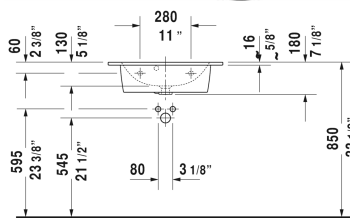

ME by Starck Furniture washbasin Compact # 234263..00 /  
 234263..30 / 234263..58 / 234263..60 / 234263..00 / 234263..30  
 / 234263..58 / 234263..60

| < 24 3/4" Inch > |

Furniture washbasin Compact	Dimension	Weight	Order number
with overflow, with faucet deck, hardware included, wall-mounted, 24 3/4" Inch			
<b>Colors</b>			
00 White 32 White Satin Matte			
<b>Variant</b>			
●	24 3/4" x 15 3/4" Inch	33.7 lb	234263..00
● ● ●	24 3/4" x 15 3/4" Inch	33.7 lb	234263..30
● ●	24 3/4" x 15 3/4" Inch	33.7 lb	234263..58
⊗	24 3/4" x 15 3/4" Inch	33.7 lb	234263..60
●	24 3/4" x 15 3/4" Inch	33.7 lb	234263..00
● ● ●	24 3/4" x 15 3/4" Inch	33.7 lb	234263..30
● ●	24 3/4" x 15 3/4" Inch	33.7 lb	234263..58
⊗	24 3/4" x 15 3/4" Inch	33.7 lb	234263..60
Sanitary ceramics with the special WonderGliss surface finish will remain clean and attractive-looking for a long time to come. When ordering WonderGliss please add a "1" as eleventh digit to the model number.			
Space-saving siphon	1 1/4" Inch	0.9 lb	005076
<b>Suitable products</b>			
Vanity unit wall-mounted Compact 1 pull-out compartment, for ME by Starck # 234263, 23 5/8" x 15 1/8" Inch	23 5/8" x 15 1/8" Inch		KT6422