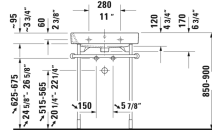

**Happy D.2 Furniture washbasin ☺ # 2318600000 / 2318600030**
**< 23 5/8" Inch >**

Furniture washbasin	Dimension	Weight	Order number
with overflow, with faucet deck, overflow clip Chrome included, wall-mounted, hardware included, 23 5/8" Inch			
<b>Colors</b>			
00 White			
<b>Variant</b>			
●	23 5/8" x 19 7/8" Inch	39.5 lb	2318600000
●●●	23 5/8" x 19 7/8" Inch	39.5 lb	2318600030
<b>Infobox</b>			
Washbasin is not ADA compliant in combination with pedestal, siphon cover or metal console			
Sanitary ceramics with the special WonderGliss surface finish will remain clean and attractive-looking for a long time to come. When ordering WonderGliss please add a "1" as eleventh digit to the model number.			
Space-saving siphon	1 1/4" Inch	0.9 lb	005076
Design Siphon		3.3 lb	005036
<b>Suitable products</b>			
Vanity unit wall-mounted 2 drawers, upper drawer including cut-out for siphon and siphon cover, for Happy D.2 # 231860 (not ground), 22 5/8" x 18 7/8" Inch	22 5/8" x 18 7/8" Inch		H26363
Vanity unit floorstanding 2 drawers, upper drawer including cut-out for siphon and siphon cover, for Happy D.2 # 231860 (not ground), 22 5/8" x 18 7/8" Inch	22 5/8" x 18 7/8" Inch		H26371
Metal console Chrome, height adjustable +2", for washbasin # 231860,			003028

All drawings contain the necessary measurements which are subject to standard tolerances. They are stated in inch & mm and are non-binding. Exact measurements, in particular for customized installation scenarios, can only be taken from the finished ceramic piece.