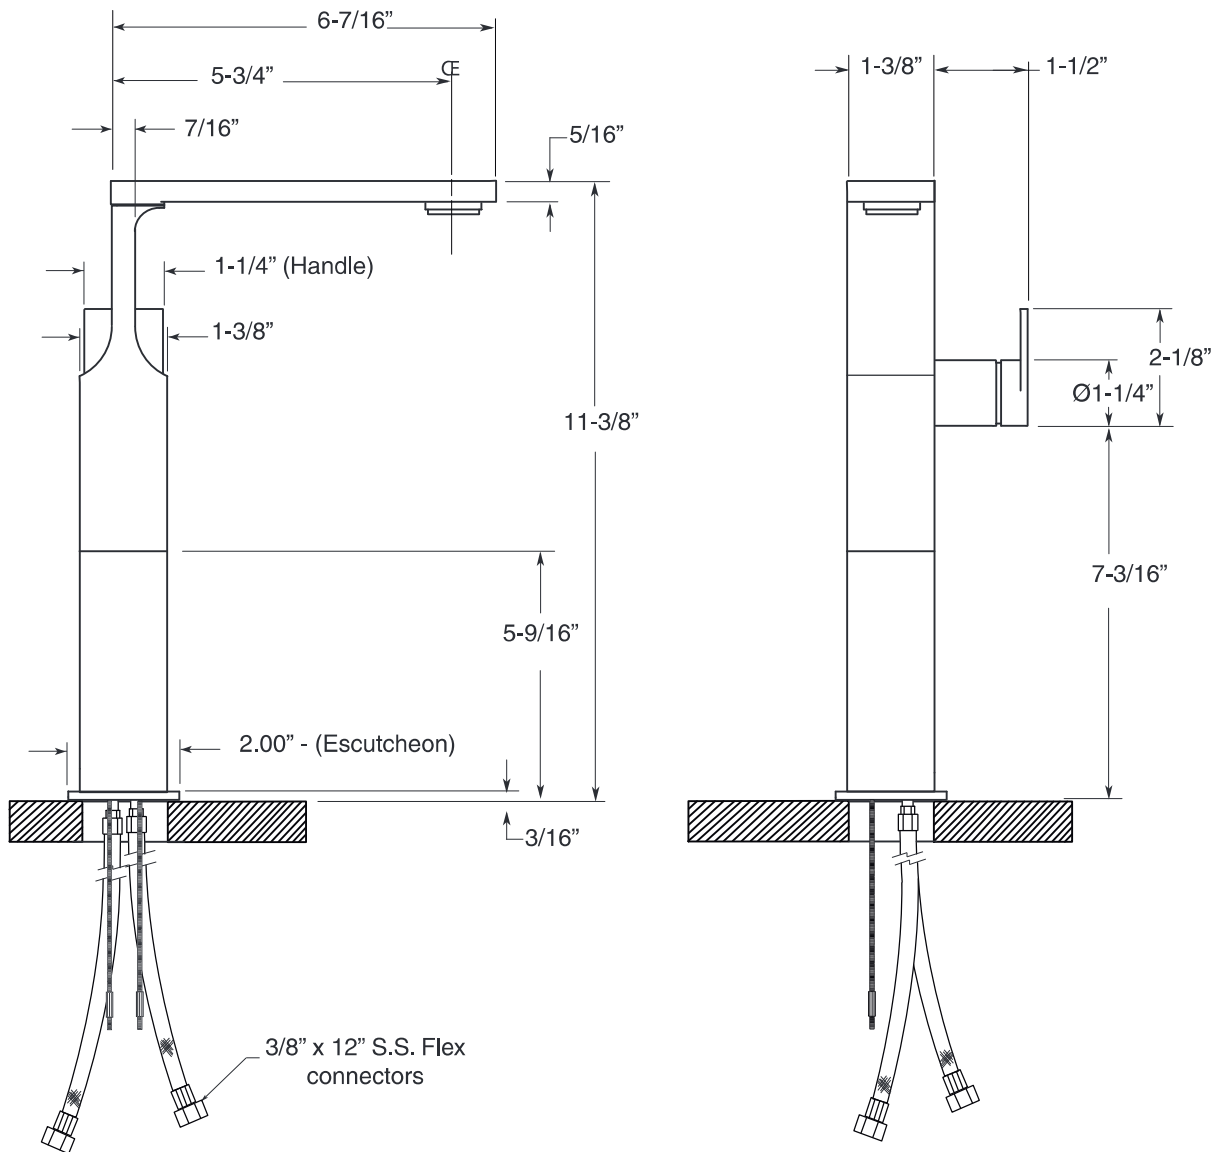

FEATURES:

- All brass construction.
- Includes grid drain without overflow: P/N 18.11.120
- Concealed aerator: requires special supplied key
- Replacement cartridge P/N 18.30.229
- Available in all finishes. Warranty varies according to finish selection.
- Standard aerator is limited to 1.5 gpm.
- Certified to meet or exceed the following codes and standards:
ASME A112.18.1/CSAB 125.1-2011

Stixx
Single Hole Tall Lavatory
Faucet
1.230028

Note: Measurements are subject to change or cancellation. No responsibility is assumed for use of superseded or voided pages.