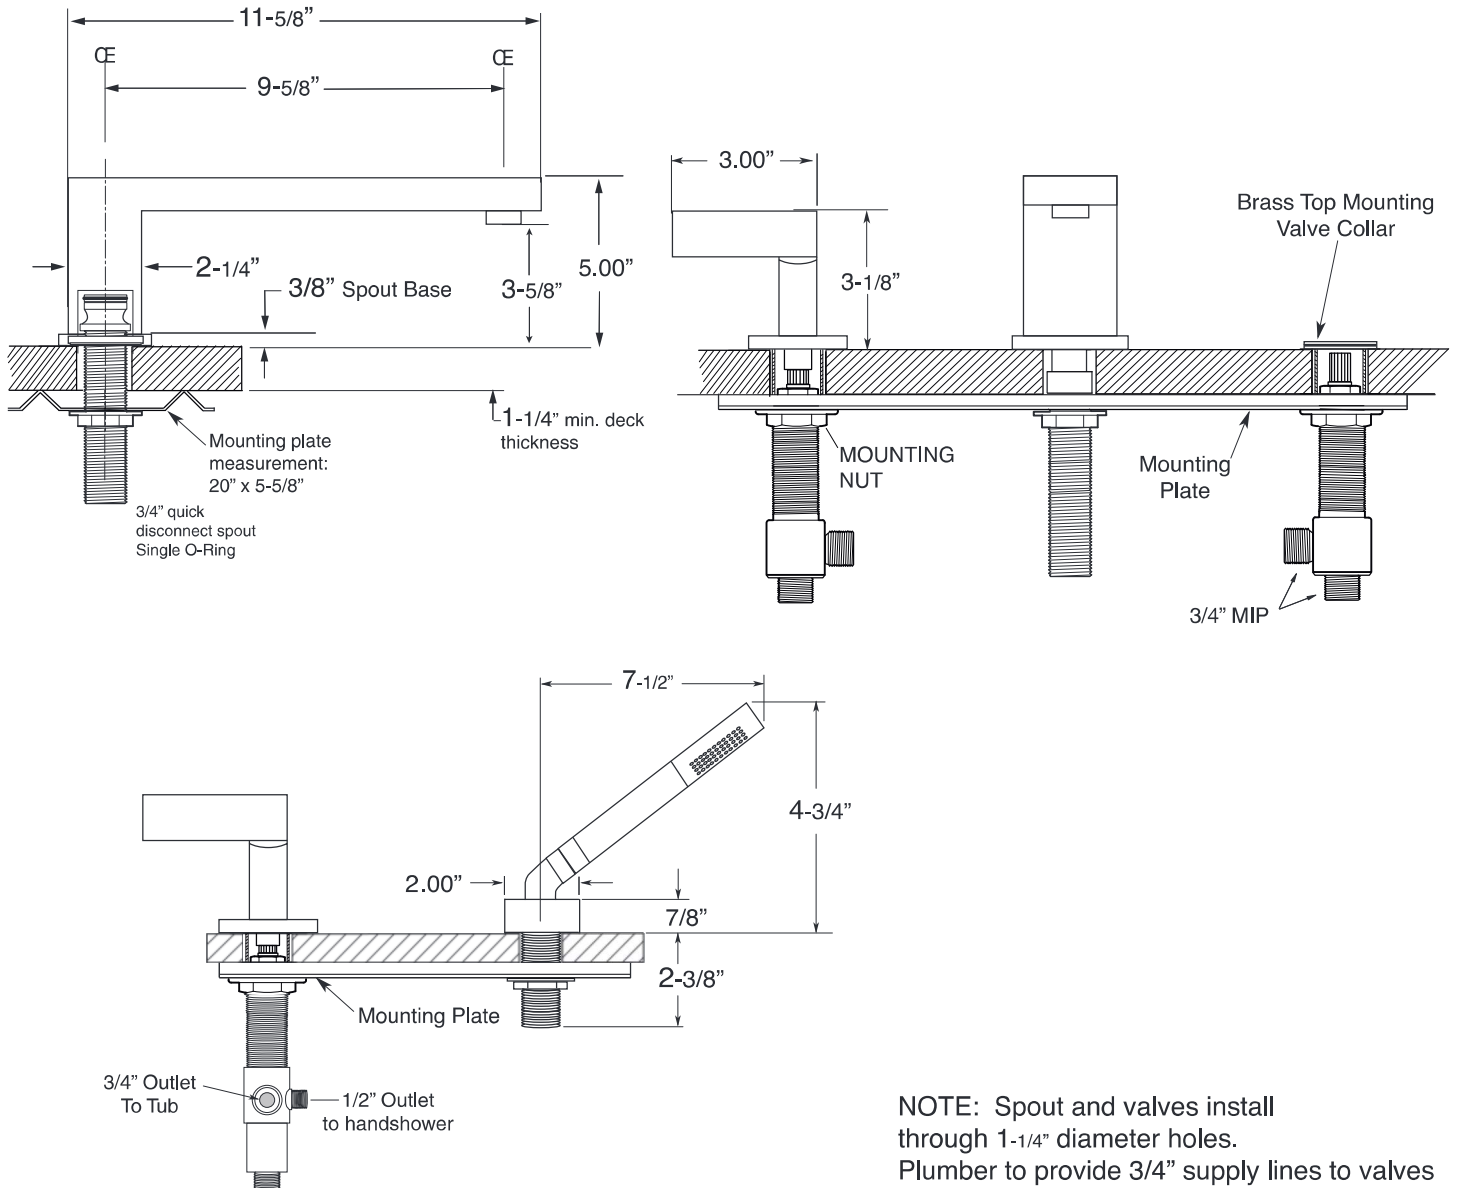

FEATURES:

- All brass construction.
- Square escutcheon with paddle style handle.
- Valves and spout are factory installed on mounting plate.
- 3/4" valve bodies with 1/4-turn ceramic disc cartridge.
- Available in all finishes. Warranty varies according to finish
- Certified to meet or exceed the following codes and standards:
ASME A112.18.1/CSAB 125.1-2011

Stix
Roman Tub Set with Deckmount
Diverter and Handshower
1.239593
(1.239593T - Trim only)

Note: Measurements are subject to change or cancellation. No responsibility is assumed for use of superseded or voided pages.

Parts List Series 2300

Stixx Roman Tub Set with Deckmount Diverter and Handshower

Note: Measurements are subject to change or cancellation. No responsibility is assumed for use of superseded or voided pages.