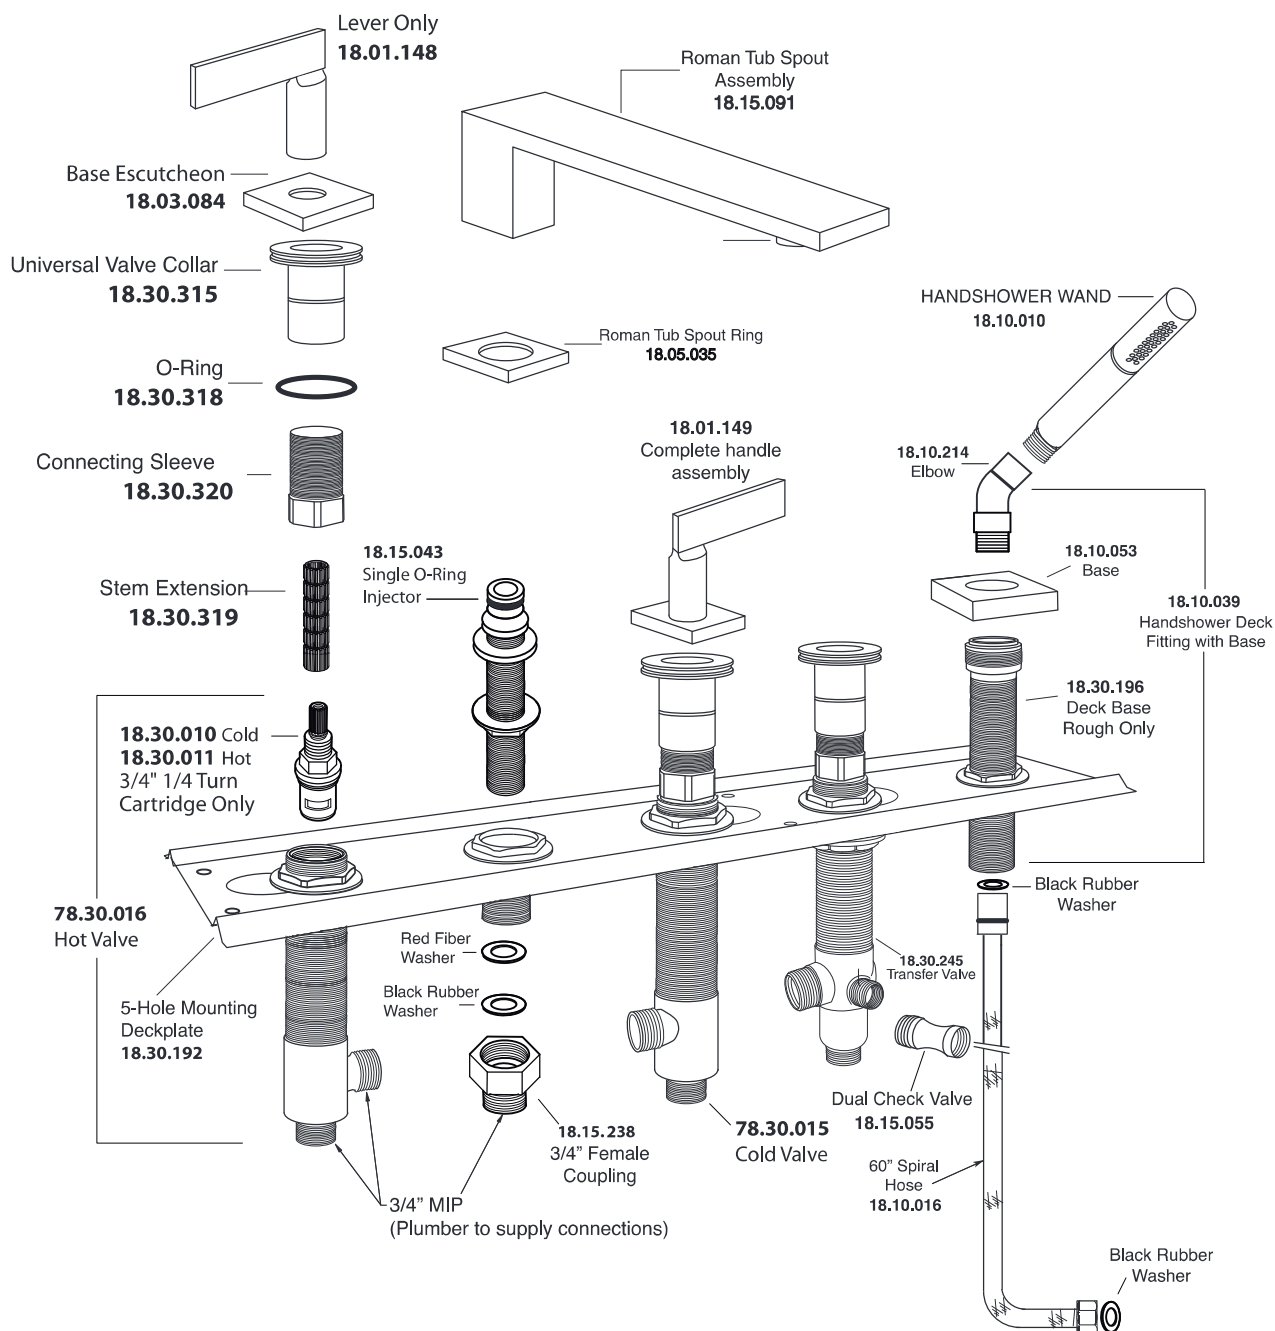

FEATURES:

- All brass construction.
- Square escutcheon with paddle style handle.
- Valves and spout are factory installed on mounting plate.
- 3/4" valve bodies with 1/4-turn ceramic disc cartridge.
- Available in all finishes. Warranty varies according to finish
- Certified to meet or exceed the following codes and standards:
ASME A112.18.1/CSAB 125.1-2011

Stix
Roman Tub Set with Deckmount
Diverter and Handshower
1.239593
(1.239593T - Trim only)

Note: Measurements are subject to change or cancellation. No responsibility is assumed for use of superseded or voided pages.

Parts List Series 2300

Stixx Roman Tub Set with Deckmount Diverter and Handshower

Note: Measurements are subject to change or cancellation. No responsibility is assumed for use of superseded or voided pages.