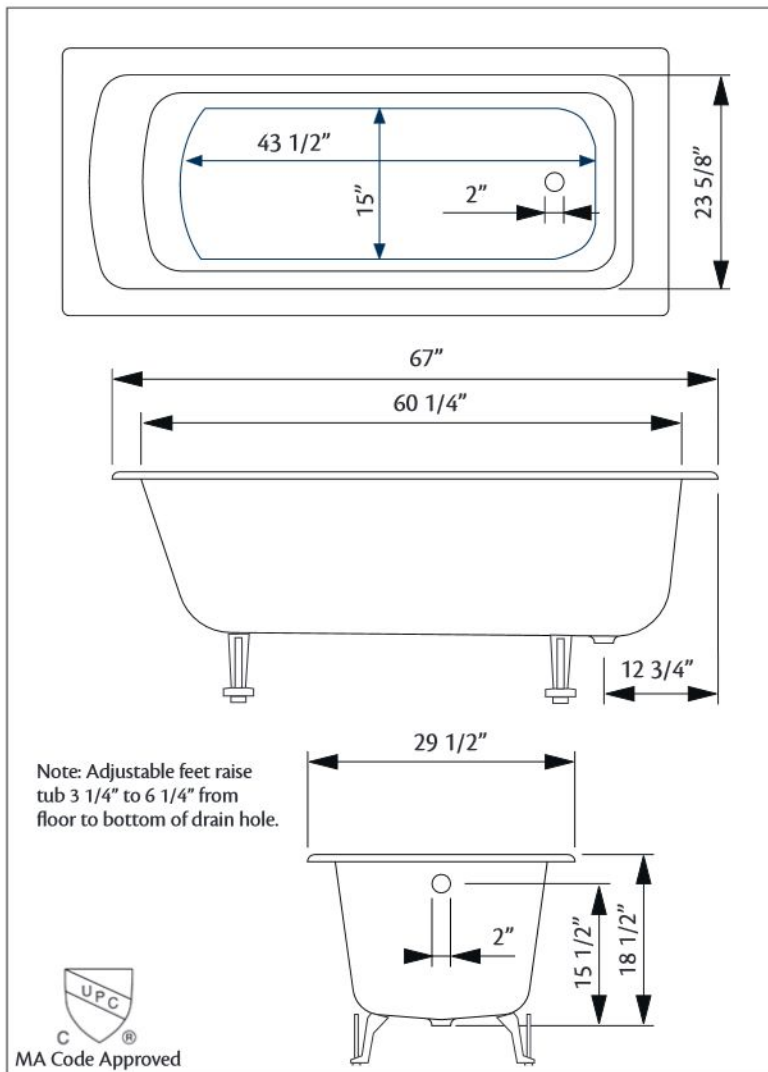

## 2190 DROP-IN Cast Iron Bath

*Cheviot Products' cast iron bathtubs are handmade in Europe with the finest materials. Fired with a thick coating of AA grade titanium-based enamel for unparalleled hardness and non-porosity, the extremely durable surface is easy to clean and resistant to stains, bacteria, and other microbes. Cast iron also keeps your bath warm for the longest possible time.*

**67" x 29 1/2" Wide x 18 1/2" Tall**

275 lbs, 58 gallons, 220 litres

**Colours: Unfinished Exterior**

### Related Products:

**7512 CONTEMPORARY**  
 Tub Filler, Hand Shower

**5100 Tub Filler**  
 With Hand Shower

**5138 Tub Filler**

**2222 Waste & Overflow**

**Note:** Rough-in dimensions may vary +/- 1/2" and are subject to change. No responsibility is assumed by Cheviot Products Inc. One Year Limited Warranty against manufacturer's defects.