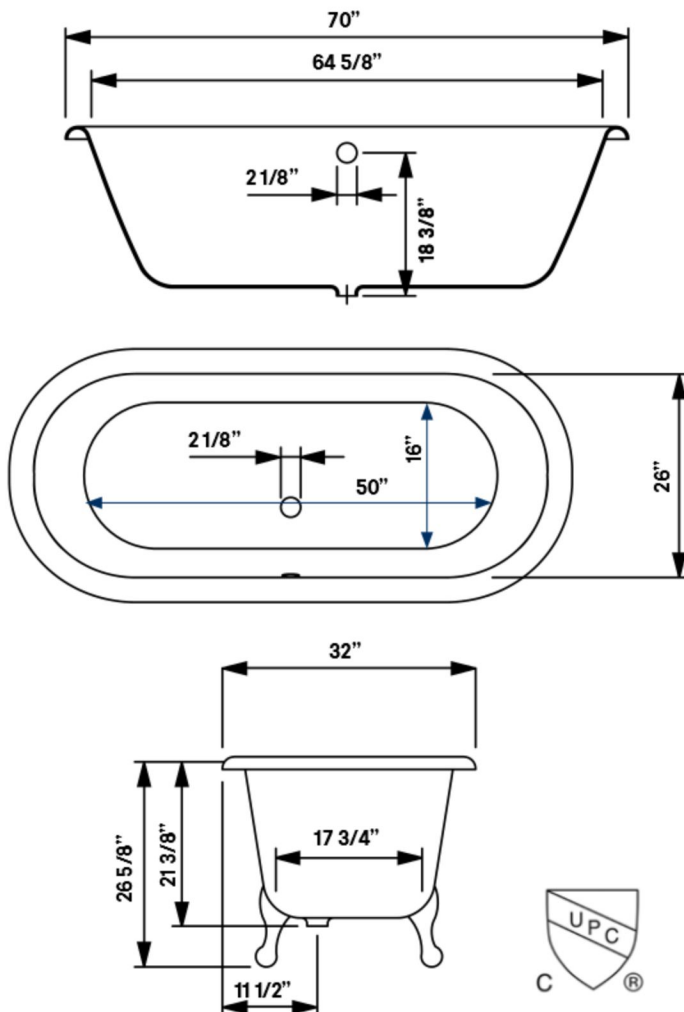

#2170 Shown

regal Cast Iron Bath with Snaugrinessy Feet

#2181 | 70"L x 32"W x 26"H
302 lbs, 63 gallons

Cheviot Products' cast iron bathtubs are hand-made in Europe with the finest materials. Fired with a thick coating of AA grade titanium-based enamel for unparalleled hardness and non-porosity, the extremely durable surface is easy to clean and resistant to stains, bacteria and other microbes. Cast iron also keeps your bath warm for the longest possible time.

Rim Configuration
Continuous Rolled Rim

Colours
White, Custom Colour Exterior

Feet
Brass Plated, Brushed Nickel,
Chrome Plated, Polished Nickel,
White Coated, Antique Bronze

Note
Rough-in dimensions may vary +/-
1/2" and are subject to change.
No responsibility is assumed by
Cheviot Products Inc.
One Year Limited
Warranty against
manufacturer's defects.

Related Products

#5115LEV Tub Filler
with Hand Shower

#5100 Tub Filler
with Hand Shower

#3970 Heavy Duty
Water Supply Lines

#2222 Waste &
Overflow