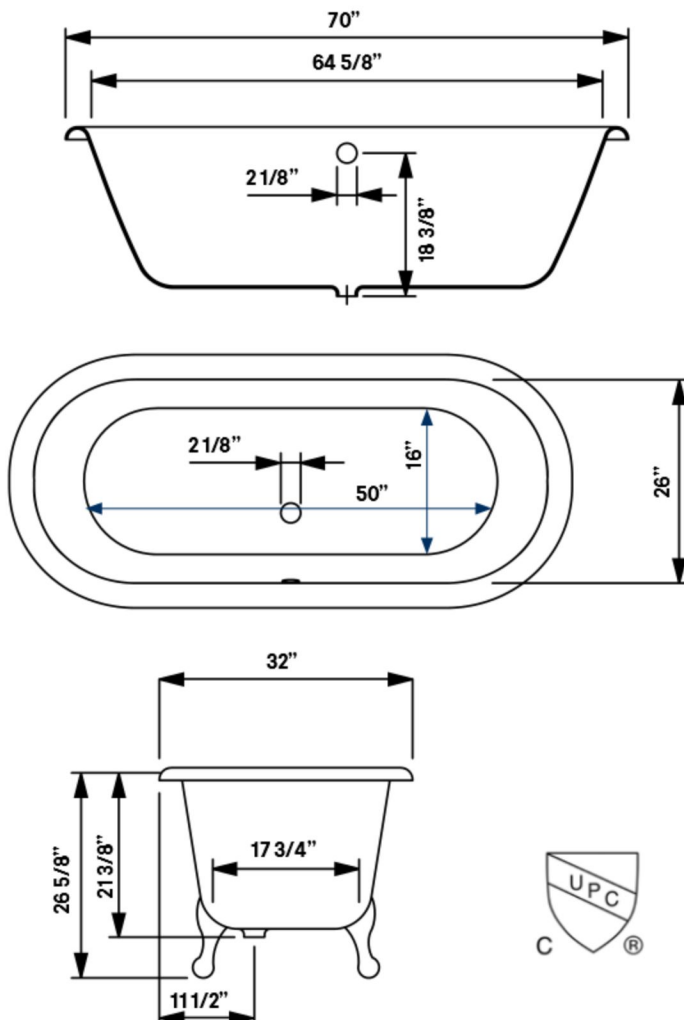

## regal Cast Iron Bath with Snaugrinessy Feet

#2180 | 70"L x 32"W x 26"H  
302 lbs, 63 gallons

Cheviot Products' cast iron bathtubs are hand-made in Europe with the finest materials. Fired with a thick coating of AA grade titanium-based enamel for unparalleled hardness and non-porosity, the extremely durable surface is easy to clean and resistant to stains, bacteria and other microbes. Cast iron also keeps your bath warm for the longest possible time.

**Rim Configuration**  
Flat Area on Rim

**Colours**  
White, Colour Exterior

**Feet**  
Available in Brass, Chrome, Brushed Nickel, Polished Nickel, Antique Bronze and White

**Note**  
Rough-in dimensions may vary +/- 1/2" and are subject to change. No responsibility is assumed by Cheviot Products Inc. One Year Limited Warranty against manufacturer's defects.