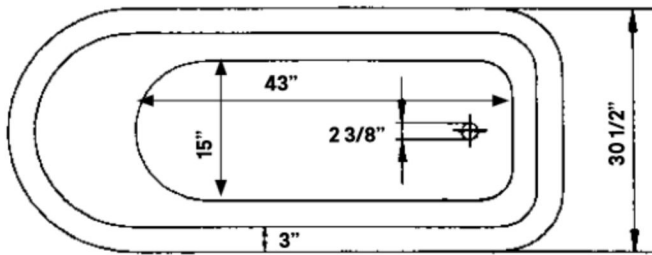

## Traditional Cast Iron Bath With Pedestal Base

#2176 | 68"L x 30"W x 24"H  
380 lbs, 59.5 gallons

Cheviot Products' cast iron bathtubs are hand-made in Europe with the finest materials. Fired with a thick coating of AA grade titanium-based enamel for unparalleled hardness and non-porosity, the extremely durable surface is easy to clean and resistant to stains, bacteria and other microbes. Cast iron also keeps your bath warm for the longest possible time.

### Rim Configuration

Faucet holes on tub wall

### Note

Rough-in dimensions may vary +/- 1/2" and are subject to change. No responsibility is assumed by Cheviot Products Inc. One Year Limited Warranty against manufacturer's defects.

\*8" C.C. waste/overflow to drain

Top center of overflow to floor 18"