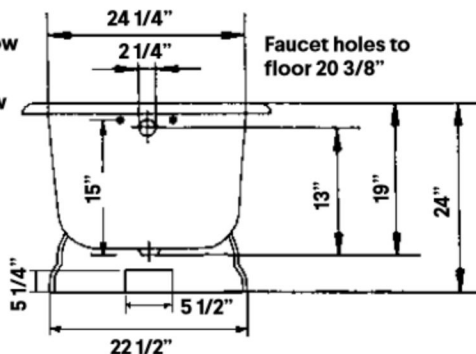

## Traditional Cast Iron Bath With Pedestal Base

#2176 | 68"L x 30"W x 24"H  
380 lbs, 59.5 gallons

Cheviot Products' cast iron bathtubs are hand-made in Europe with the finest materials. Fired with a thick coating of AA grade titanium-based enamel for unparalleled hardness and non-porosity, the extremely durable surface is easy to clean and resistant to stains, bacteria and other microbes. Cast iron also keeps your bath warm for the longest possible time.

### Rim Configuration

Faucet holes on tub wall

### Note

Rough-in dimensions may vary +/- 1/2" and are subject to change. No responsibility is assumed by Cheviot Products Inc. One Year Limited Warranty against manufacturer's defects.

\*8" C.C. waste/overflow to drain

Top center of overflow to floor 18"