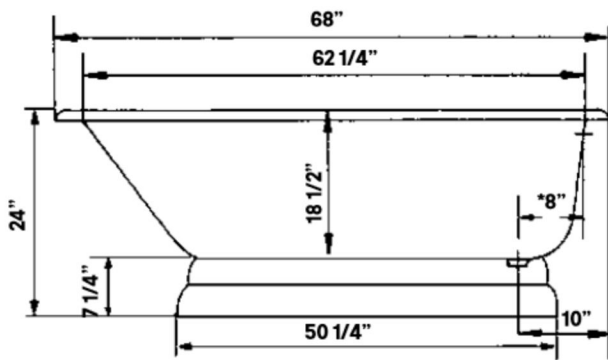

## Traditional Cast Iron Bath With Pedestal Base

#2176 | 68"L x 30"W x 24"H  
380 lbs, 59.5 gallons

Cheviot Products' cast iron bathtubs are hand-made in Europe with the finest materials. Fired with a thick coating of AA grade titanium-based enamel for unparalleled hardness and non-porosity, the extremely durable surface is easy to clean and resistant to stains, bacteria and other microbes. Cast iron also keeps your bath warm for the longest possible time.

### Rim Configuration

Faucet holes on tub wall

### Note

Rough-in dimensions may vary +/- 1/2" and are subject to change. No responsibility is assumed by Cheviot Products Inc. One Year Limited Warranty against manufacturer's defects.

\*8" C.C. waste/overflow to drain

Top center of overflow to floor 18"