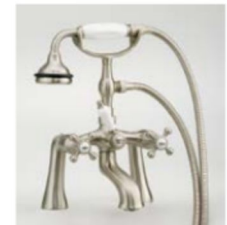

#2111 Shown

regal Cast Iron Bath

#2174 | 70"L x 32"W x 26"H
302 lbs, 63 gallons

Cheviot Products' cast iron bathtubs are hand-made in Europe with the finest materials. Fired with a thick coating of AA grade titanium-based enamel for unparalleled hardness and non-porosity, the extremely durable surface is easy to clean and resistant to stains, bacteria and other microbes. Cast iron also keeps your bath warm for the longest possible time.

Rim Configuration
Flat Area on Rim

Colours
White, Colour Exterior

Feet
Available in Brass, Chrome, Brushed Nickel, Polished Nickel, Antique Bronze and White

Note
Rough-in dimensions may vary +/- 1/2" and are subject to change. No responsibility is assumed by Cheviot Products Inc. One Year Limited Warranty against manufacturer's defects.

Related Products

#5127 Tub Filler
with Hand Shower

#5106 Tub Filler
with Hand Shower

#3411 Water
Supply Lines

#2222 Waste &
Overflow