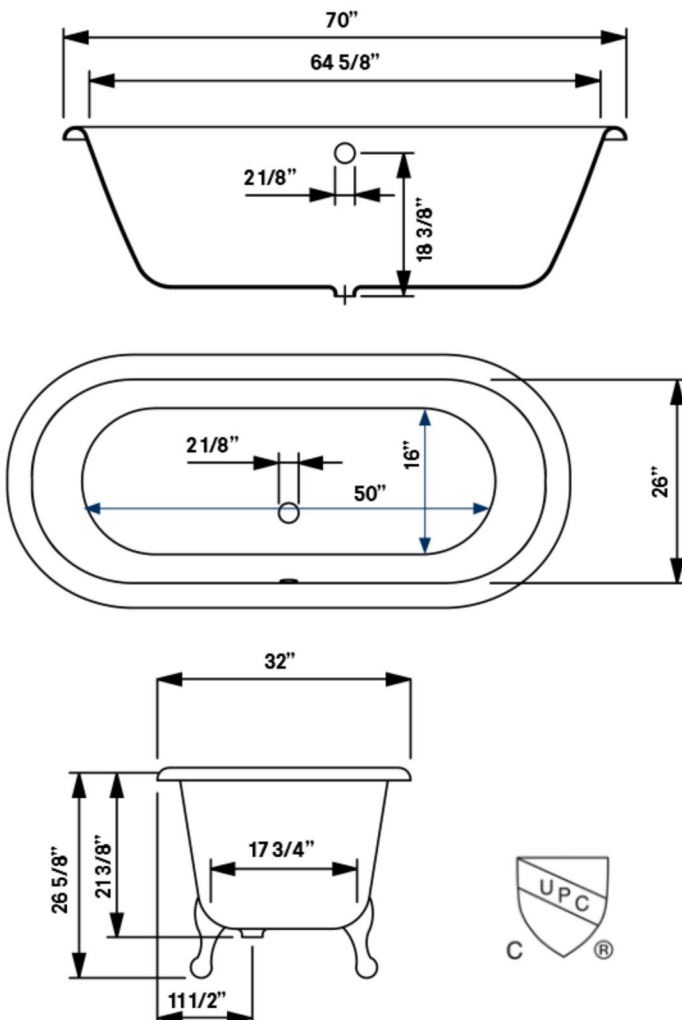

#2111 Shown

regal Cast Iron Bath

#2174 | 70"L x 32"W x 26"H
302 lbs, 63 gallons

Cheviot Products' cast iron bathtubs are hand-made in Europe with the finest materials. Fired with a thick coating of AA grade titanium-based enamel for unparalleled hardness and non-porosity, the extremely durable surface is easy to clean and resistant to stains, bacteria and other microbes. Cast iron also keeps your bath warm for the longest possible time.

Rim Configuration
Flat Area on Rim

Colours
White, Colour Exterior

Feet
Available in Brass, Chrome, Brushed Nickel, Polished Nickel, Antique Bronze and White

Note
Rough-in dimensions may vary +/- 1/2" and are subject to change. No responsibility is assumed by Cheviot Products Inc. One Year Limited Warranty against manufacturer's defects.

Related Products

#5127 Tub Filler
with Hand Shower

#5106 Tub Filler
with Hand Shower

#3411 Water
Supply Lines

#2222 Waste &
Overflow