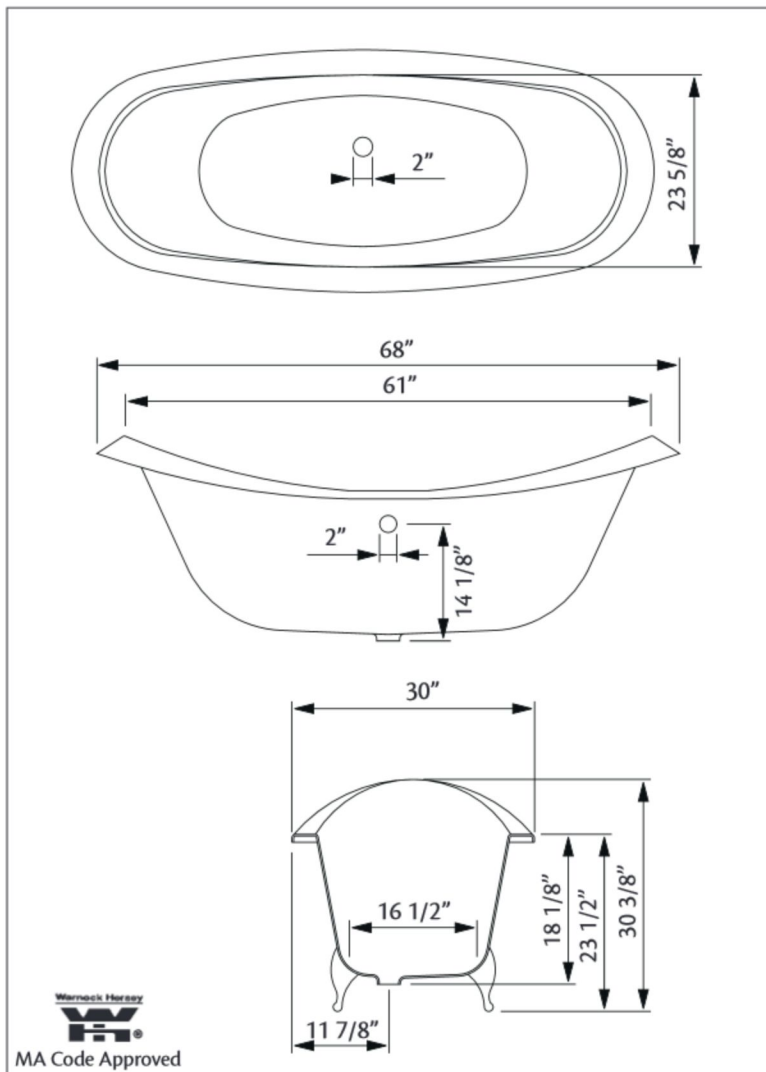

2167 REGENCY Footed Bath with lion feet

Cheviot Products' cast iron bathtubs are handmade in Europe with the finest materials. Fired with a thick coating of AA grade titanium-based enamel for unparalleled hardness and non-porosity, the extremely durable surface is easy to clean and resistant to stains, bacteria, and other microbes. Cast iron also keeps your bath warm for the longest possible time.

Model 2114 Shown

68" x 31" Wide x 30 1/4" Tall, 330 lbs, 49 gallons
Colours: White or Biscuit Interior with Matching or Custom Colour Exterior

Feet: Brass Plated, Brushed Nickel, Chrome Plated, Polished Nickel, White Coated, Antique Bronze

Related Products:

5115LEV Tub Filler With Hand Shower

3970 Heavy Duty Water Supply Lines

5127 Tub Filler With Hand Shower

3411 Water Supply Lines

Note: Rough-in dimensions may vary +/- 1/2" and are subject to change. No responsibility is assumed by Cheviot Products Inc. One Year Limited Warranty against manufacturer's defects.