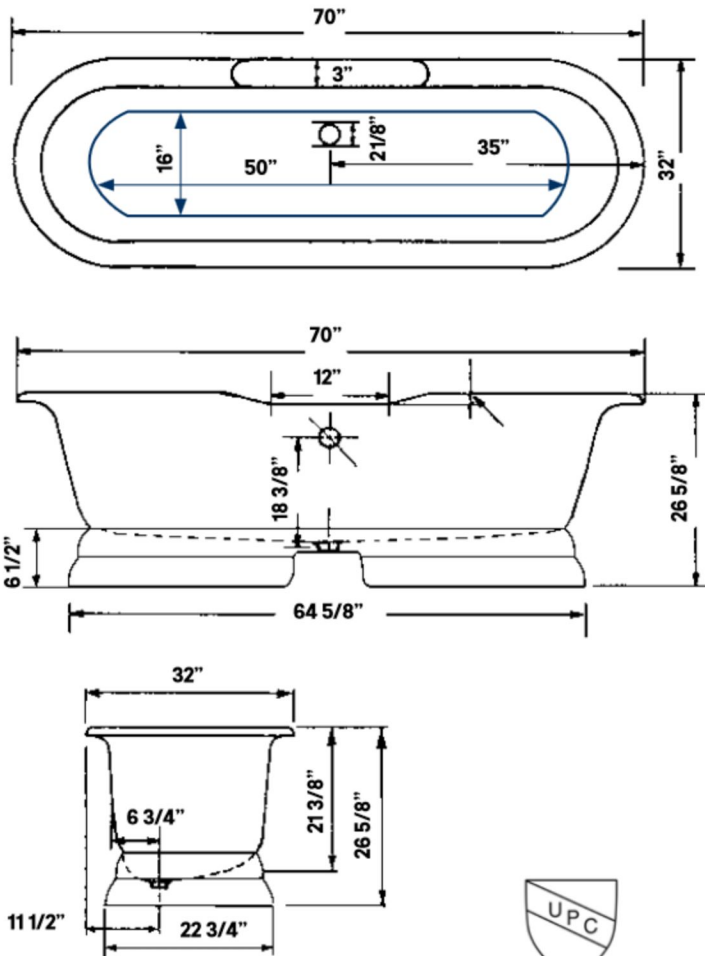

#2120 Shown

Regal Cast Iron Bath With Pedestal Base

#2164 | 70"L x 32"W x 26"H
395 lbs, 63 gallons

Cheviot Products' cast iron bathtubs are hand-made in Europe with the finest materials. Fired with a thick coating of AA grade titanium-based enamel for unparalleled hardness and non-porosity, the extremely durable surface is easy to clean and resistant to stains, bacteria and other microbes. Cast iron also keeps your bath warm for the longest possible time.

Rim Configuration
Flat Area on Rim

Colours
White, Custom Colour Exterior

Note
Rough-in dimensions may vary +/- 1/2" and are subject to change. No responsibility is assumed by Cheviot Products Inc. One Year Limited Warranty against manufacturer's defects.

Related Products

#5127 Tub Filler
with Hand Shower

#5106 Tub Filler
with Hand Shower

#3411 Water
Supply Lines

#2222 Waste &
Overflow