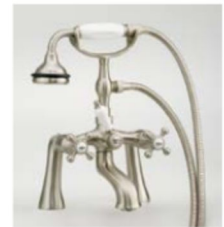

#2120 Shown

Regal Cast Iron Bath With Pedestal Base

#2164 | 70"L x 32"W x 26"H
395 lbs, 63 gallons

Cheviot Products' cast iron bathtubs are hand-made in Europe with the finest materials. Fired with a thick coating of AA grade titanium-based enamel for unparalleled hardness and non-porosity, the extremely durable surface is easy to clean and resistant to stains, bacteria and other microbes. Cast iron also keeps your bath warm for the longest possible time.

Rim Configuration
Flat Area on Rim

Colours
White, Custom Colour Exterior

Note
Rough-in dimensions may vary +/- 1/2" and are subject to change. No responsibility is assumed by Cheviot Products Inc. One Year Limited Warranty against manufacturer's defects.

Related Products

#5127 Tub Filler
with Hand Shower

#5106 Tub Filler
with Hand Shower

#3411 Water
Supply Lines

#2222 Waste &
Overflow