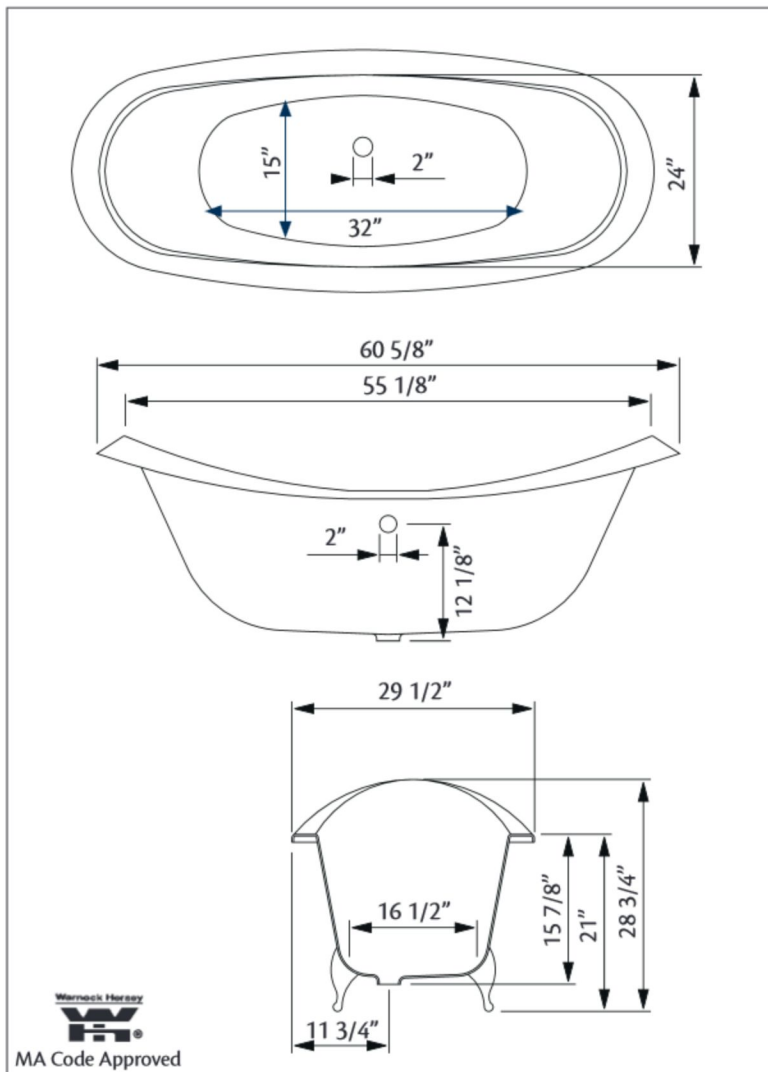

Model 2114 Shown

61" x 30" Wide x 29" Tall, 300 lbs, 46 gallons, 175 litres
Colours: White or Biscuit Interior with Matching or Custom Colour Exterior
Feet: Brass Plated, Brushed Nickel, Chrome Plated, Polished Nickel, White Coated, Antique Bronze
Related Products:

5115LEV Tub Filler With Hand Shower

3970 Heavy Duty Water Supply Lines

5127 Tub Filler With Hand Shower

3411 Water Supply Lines

Note: Rough-in dimensions may vary +/- 1/2" and are subject to change. No responsibility is assumed by Cheviot Products Inc. One Year Limited Warranty against manufacturer's defects.