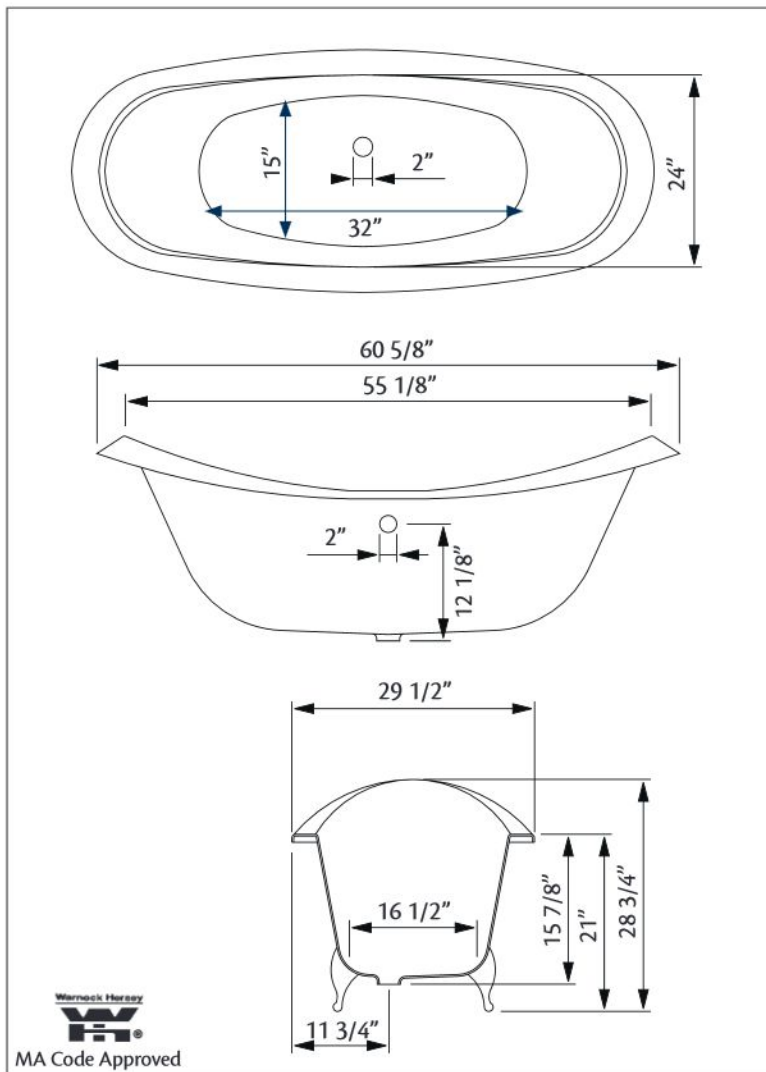

Model 2112 Shown

**61" x 30" Wide x 29" Tall, 300 lbs, 46 gallons, 175 litres**

**Colours:** White or Biscuit Interior with Matching or Custom Colour Exterior

**Feet:** Brass Plated, Brushed Nickel, Chrome Plated, Polished Nickel, White Coated, Antique Bronze

**Related Products:**

5115LEV Tub Filler  
 With Hand Shower

3970 Heavy Duty  
 Water Supply Lines

5127 Tub Filler  
 With Hand Shower

3411 Water Supply  
 Lines

**Note:** Rough-in dimensions may vary +/- 1/2" and are subject to change. No responsibility is assumed by Cheviot Products Inc.  
 One Year Limited Warranty against manufacturer's defects.