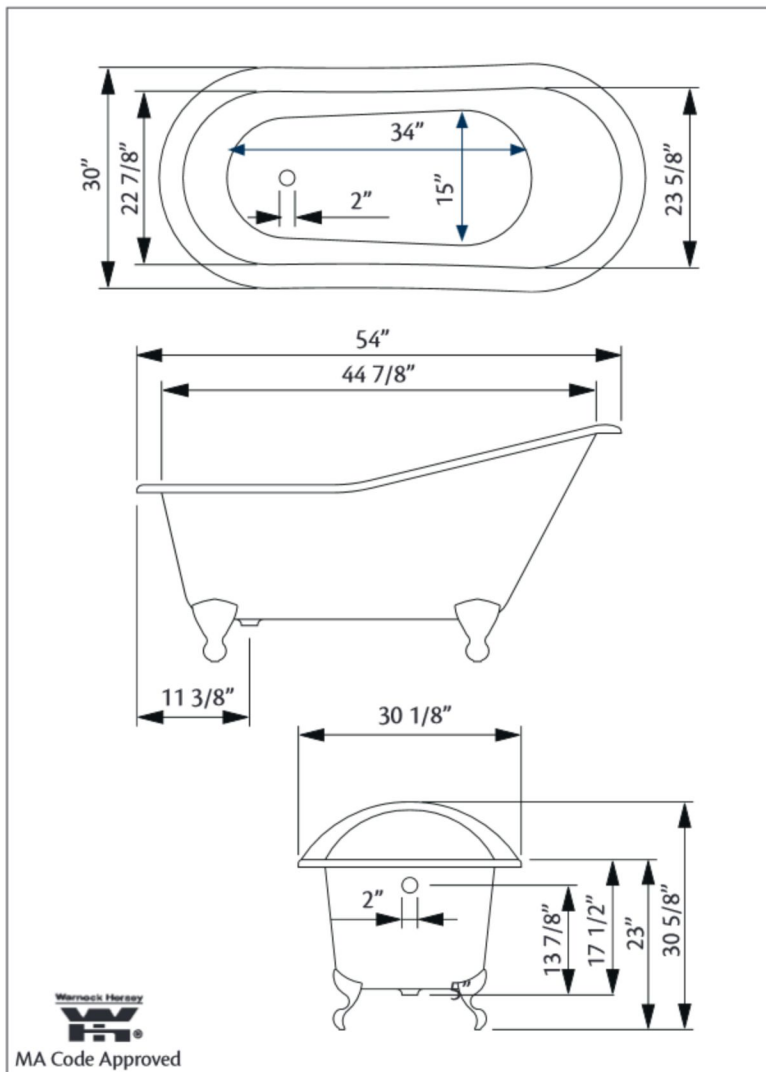

2146 ROLL RIM SLIPPER Bath with flat area on rim

Cheviot Products' cast iron bathtubs are handmade in Europe with the finest materials. Fired with a thick coating of AA grade titanium-based enamel for unparalleled hardness and non-porosity, the extremely durable surface is easy to clean and resistant to stains, bacteria, and other microbes. Cast iron also keeps your bath warm for the longest possible time.

Model 2108 Shown

54" x 30" Wide x 30" Tall

230 lbs, 44 gallons, 165 litres

Colours: White, Custom Colour Exterior

Feet: Brass Plated, Brushed Nickel, Chrome Plated, Polished Nickel, White Coated, Antique Bronze

Related Products:

**5127 Tub Filler
With Hand Shower**

**5106 Tub Filler
With Hand Shower**

**3411 Water Supply
Lines**

**2222 Waste &
Overflow**

Note: Rough-in dimensions may vary +/- 1/2" and are subject to change. No responsibility is assumed by Cheviot Products Inc. One Year Limited Warranty against manufacturer's defects.