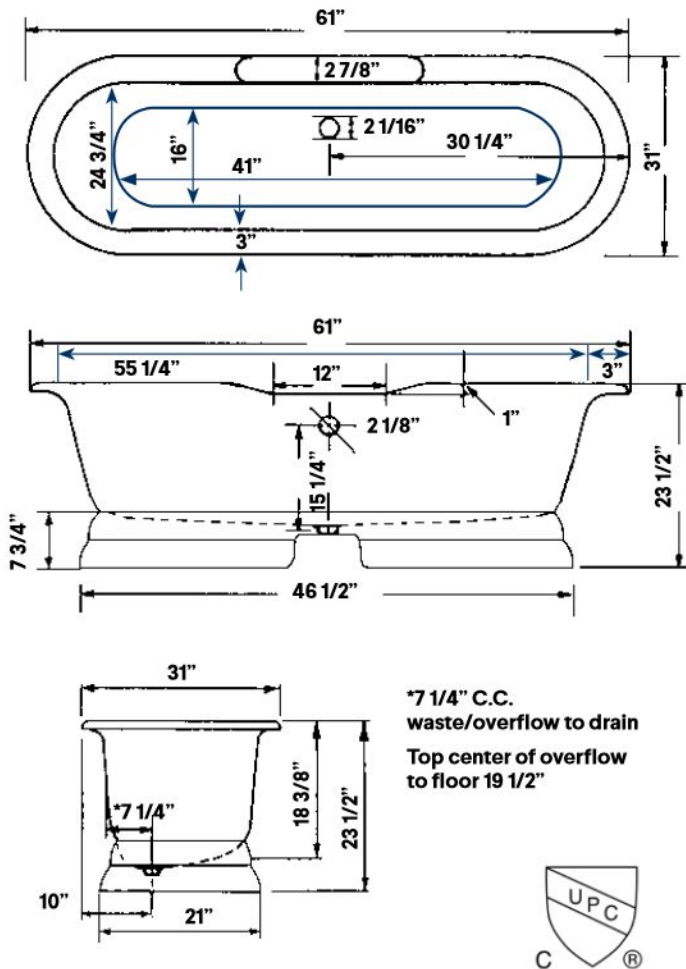

#2120 Shown

Regal Cast Iron Bath With Pedestal Base

#2138 | 61"L x 31"W x 24"H
355 lbs, 45 gallons

Cheviot Products' cast iron bathtubs are hand-made in Europe with the finest materials. Fired with a thick coating of AA grade titanium-based enamel for unparalleled hardness and non-porosity, the extremely durable surface is easy to clean and resistant to stains, bacteria and other microbes. Cast iron also keeps your bath warm for the longest possible time.

Rim Configuration
Flat Area on Rim

Colours
White or Biscuit Interior with Matching or Custom Colour Exterior

Note
Rough-in dimensions may vary +/- 1/2" and are subject to change. No responsibility is assumed by Cheviot Products Inc. One Year Limited Warranty against manufacturer's defects.

Related Products

#5127 Tub Filler
with Hand Shower

#5106 Tub Filler
with Hand Shower

#3411 Water
Supply Lines

#2222 Waste &
Overflow