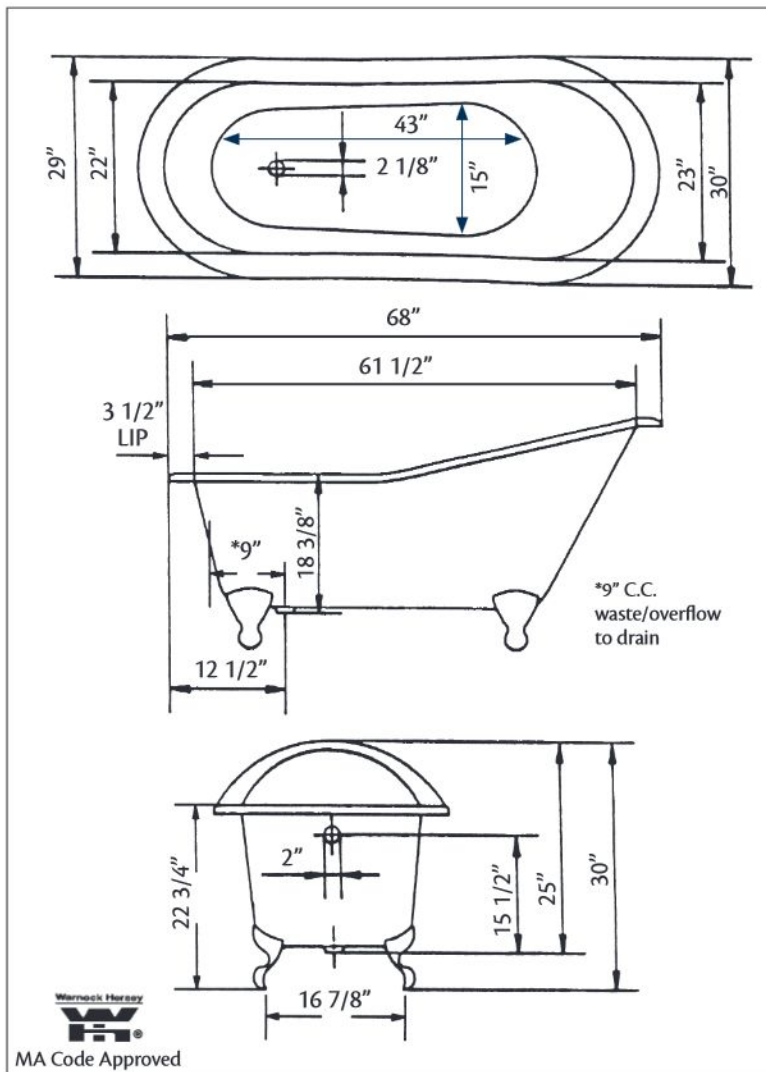

2134 ROLL RIM SLIPPER Bath with flat area on rim

Cheviot Products' cast iron bathtubs are handmade in Europe with the finest materials. Fired with a thick coating of AA grade titanium-based enamel for unparalleled hardness and non-porosity, the extremely durable surface is easy to clean and resistant to stains, bacteria, and other microbes. Cast iron also keeps your bath warm for the longest possible time.

Model 2108 Shown

68" x 30" Wide x 30" Tall

290 lbs, 54 gallons, 170 litres

Colours: White, Custom Colour Exterior

Feet: Brass Plated, Brushed Nickel, Chrome Plated, Polished Nickel, White Coated, Antique Bronze

Related Products:

5127 Tub Filler With Hand Shower

5106 Tub Filler With Hand Shower

3411 Water Supply Lines

2222 Waste & Overflow

Note: Rough-in dimensions may vary +/- 1/2" and are subject to change. No responsibility is assumed by Cheviot Products Inc. One Year Limited Warranty against manufacturer's defects.