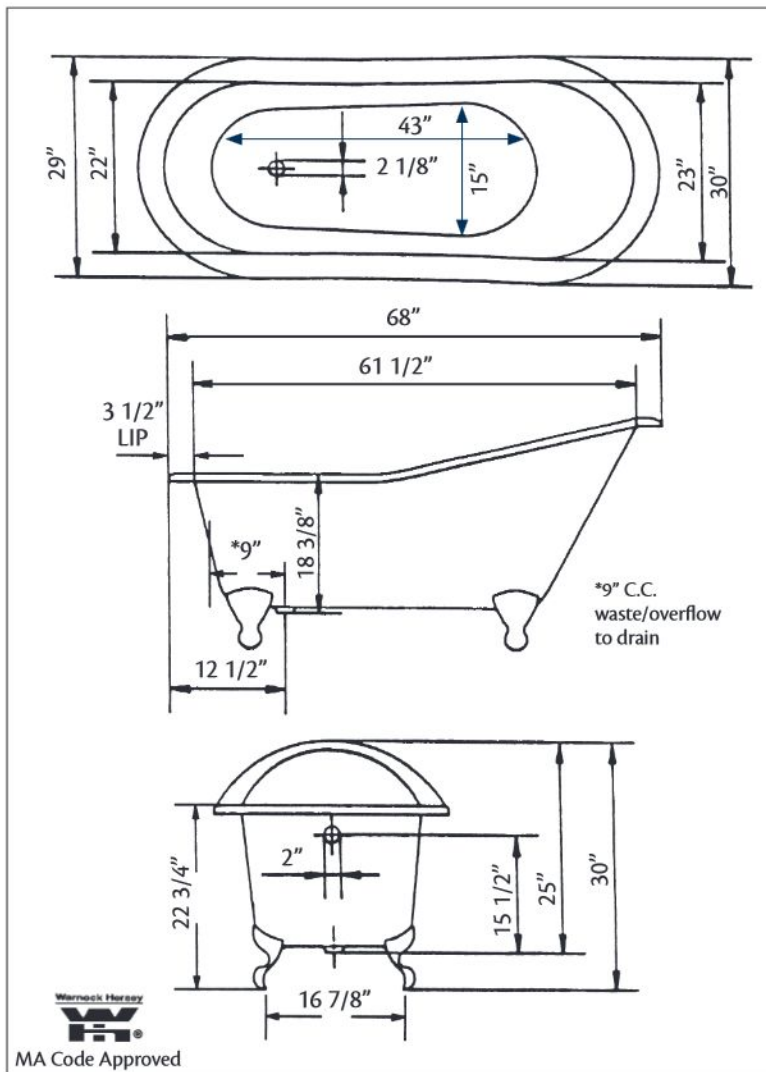

## 2132 ROLL RIM SLIPPER Bath with continuous rolled rim

*Cheviot Products' cast iron bathtubs are handmade in Europe with the finest materials. Fired with a thick coating of AA grade titanium-based enamel for unparalleled hardness and non-porosity, the extremely durable surface is easy to clean and resistant to stains, bacteria, and other microbes. Cast iron also keeps your bath warm for the longest possible time.*

Model 2108 Shown

**68" x 30" Wide x 30" Tall**

290 lbs, 54 gallons, 170 litres

**Colours:** White, Custom Colour Exterior

**Feet:** Brass Plated, Brushed Nickel, Chrome Plated, Polished Nickel, White Coated, Antique Bronze

**Related Products:**

**5115LEV Tub Filler With Hand Shower**

**5100 Tub Filler With Hand Shower**

**3980 Heavy Duty Water Supply Lines**

**2222 Waste & Overflow**

**Note:** Rough-in dimensions may vary +/- 1/2" and are subject to change. No responsibility is assumed by Cheviot Products Inc. One Year Limited Warranty against manufacturer's defects.