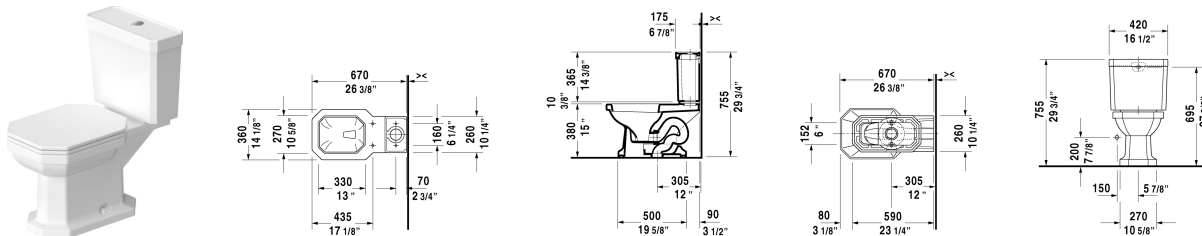

1930 Two-Piece toilet # 2130010000

| < 14 1/8" Inch > |

Two-Piece toilet	Dimension	Weight	Order number
(without tank), syphonic, 12" rough-in, vertical outlet, cUPC® listed*, WaterSense® listed, 1.28 gpf			
Colors			
00 White			
Variant			
◆	14 1/8" x 26 1/8" Inch	57.3 lb	2130010000
Infobox			
* Complies with following standards: ASME A112.19.2/CSA B45.1			
Mounting set for One-Piece and Two-Piece toilets, outlet 3/8" - male thread, wall connection 1/2" - female thread, 1/2", North American version			
	15" Inch	1.1 lb	001431
Suitable products			
Tank with single flush mechanism, Chrome, bottom left supply, cUPC® listed*, WaterSense® listed, 1.28 gpf, 16 1/2" x 6 7/8" Inch			087230
Toilet seat and cover octagonal seat hole, hinges stainless steel, with slow close,			006489

All drawings contain the necessary measurements which are subject to standard tolerances. They are stated in inch & mm and are non-binding. Exact measurements, in particular for customized installation scenarios, can only be taken from the finished ceramic piece.