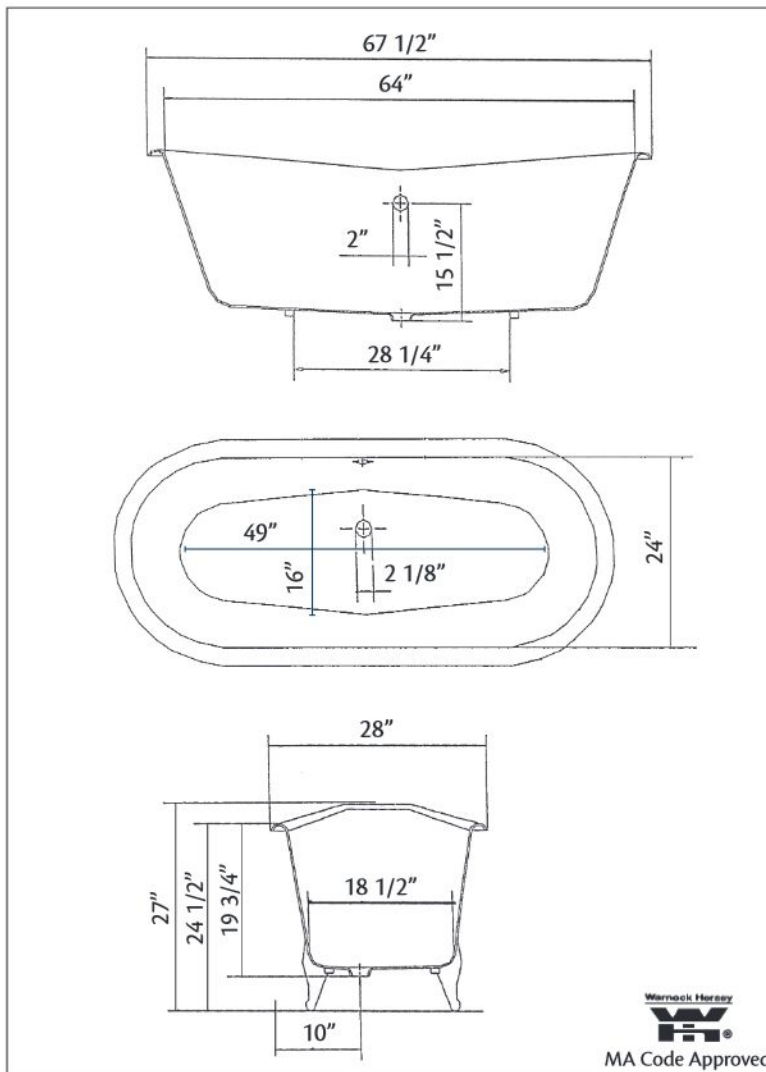

**68" x 28" Wide x 27" Tall**

290 lbs, 57 gallons, 215 litres

**Colours:** White, Custom Colour Exterior

**Feet:** Brass Plated, Brushed Nickel, Chrome Plated, Polished Nickel, White Coated, Antique Bronze

**Related Products:**

**5115LEV Tub Filler With Hand Shower**

**5100 Tub Filler With Hand Shower**

**3970XL Heavy Duty Water Supply Lines**

**2222 Waste & Overflow**

**Note:** Rough-in dimensions may vary +/- 1/2" and are subject to change. No responsibility is assumed by Cheviot Products Inc. One Year Limited Warranty against manufacturer's defects.