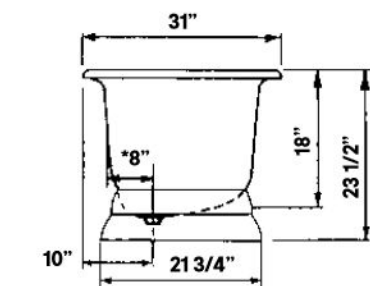

## Regal Cast Iron Bath With Pedestal Base

#2120 | 68"L x 31"W x 24"H  
370 lbs, 50 gallons

Cheviot Products' cast iron bathtubs are hand-made in Europe with the finest materials. Fired with a thick coating of AA grade titanium-based enamel for unparalleled hardness and non-porosity, the extremely durable surface is easy to clean and resistant to stains, bacteria and other microbes. Cast iron also keeps your bath warm for the longest possible time.

**Rim Configuration**  
Flat Area on Rim

**Colours**  
White or Biscuit Interior with  
Matching or Custom Colour  
Exterior

**Note**  
Rough-in dimensions may vary +/-  
1/2" and are subject to change.  
No responsibility is assumed by  
Cheviot Products Inc.  
One Year Limited  
Warranty against  
manufacturer's defects.

\*8" C.C.  
waste/overflow to drain  
Top center of overflow  
to floor 19 1/2"