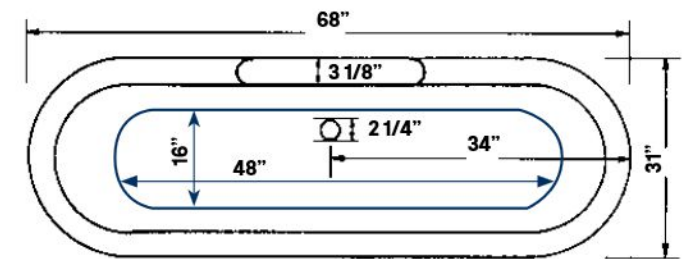

## Regal Cast Iron Bath With Pedestal Base

#2120 | 68"L x 31"W x 24"H  
370 lbs, 50 gallons

Cheviot Products' cast iron bathtubs are hand-made in Europe with the finest materials. Fired with a thick coating of AA grade titanium-based enamel for unparalleled hardness and non-porosity, the extremely durable surface is easy to clean and resistant to stains, bacteria and other microbes. Cast iron also keeps your bath warm for the longest possible time.

**Rim Configuration**  
Flat Area on Rim

**Colours**  
White or Biscuit Interior with  
Matching or Custom Colour  
Exterior

**Note**  
Rough-in dimensions may vary +/-  
1/2" and are subject to change.  
No responsibility is assumed by  
Cheviot Products Inc.  
One Year Limited  
Warranty against  
manufacturer's defects.

\*8" C.C.  
waste/overflow to drain  
Top center of overflow  
to floor 19 1/2"