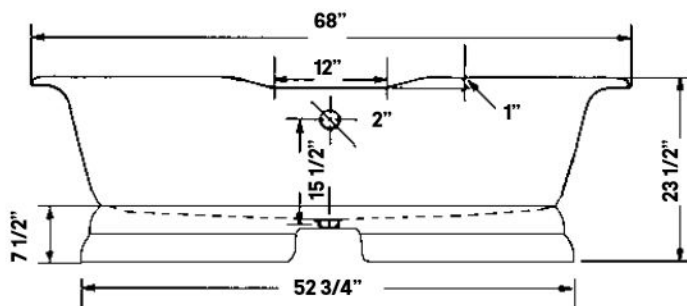

## Regal Cast Iron Bath With Pedestal Base

#2120 | 68"L x 31"W x 24"H  
370 lbs, 50 gallons

Cheviot Products' cast iron bathtubs are hand-made in Europe with the finest materials. Fired with a thick coating of AA grade titanium-based enamel for unparalleled hardness and non-porosity, the extremely durable surface is easy to clean and resistant to stains, bacteria and other microbes. Cast iron also keeps your bath warm for the longest possible time.

**Rim Configuration**  
Flat Area on Rim

**Colours**  
White or Biscuit Interior with  
Matching or Custom Colour  
Exterior

**Note**  
Rough-in dimensions may vary +/-  
1/2" and are subject to change.  
No responsibility is assumed by  
Cheviot Products Inc.  
One Year Limited  
Warranty against  
manufacturer's defects.

\*8" C.C.  
waste/overflow to drain  
Top center of overflow  
to floor 19 1/2"