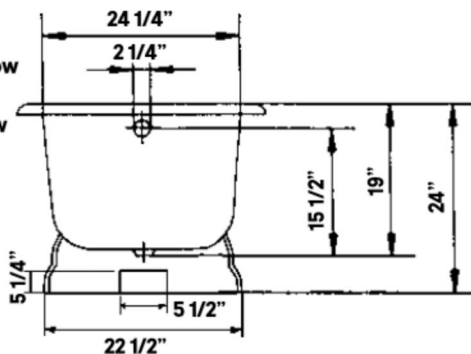

#2116 Shown

Traditional Cast Iron Bath With Pedestal Base

#2118 | 61" L x 30" W x 24" H
345 lbs, 53 gallons

Cheviot Products' cast iron bathtubs are hand-made in Europe with the finest materials. Fired with a thick coating of AA grade titanium-based enamel for unparalleled hardness and non-porosity, the extremely durable surface is easy to clean and resistant to stains, bacteria and other microbes. Cast iron also keeps your bath warm for the longest possible time.

Rim Configuration
Continuous Rolled Rim

Colours
White, Custom Colour Exterior

Note
Rough-in dimensions may vary +/- 1/2" and are subject to change. No responsibility is assumed by Cheviot Products Inc. One Year Limited Warranty against manufacturer's defects.

*8" C.C. waste/overflow to drain

Top center of overflow to floor 20 1/2"

Related Products

#5115LEV Tub Filler
with Hand Shower

#5100 Tub Filler
with Hand Shower

#3970 Heavy Duty
Water Supply Lines

#2222 Waste &
Overflow