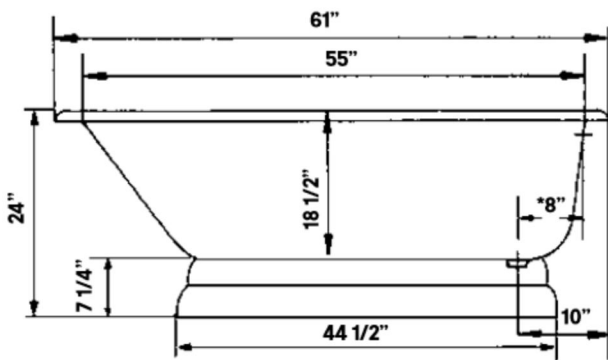

#2116 Shown

Traditional Cast Iron Bath With Pedestal Base

#2118 | 61" L x 30" W x 24" H
345 lbs, 53 gallons

Cheviot Products' cast iron bathtubs are hand-made in Europe with the finest materials. Fired with a thick coating of AA grade titanium-based enamel for unparalleled hardness and non-porosity, the extremely durable surface is easy to clean and resistant to stains, bacteria and other microbes. Cast iron also keeps your bath warm for the longest possible time.

Rim Configuration
Continuous Rolled Rim

Colours
White, Custom Colour Exterior

Note
Rough-in dimensions may vary +/- 1/2" and are subject to change. No responsibility is assumed by Cheviot Products Inc. One Year Limited Warranty against manufacturer's defects.

*8" C.C. waste/overflow to drain

Top center of overflow to floor 20 1/2"

Related Products

#5115LEV Tub Filler
with Hand Shower

#5100 Tub Filler
with Hand Shower

#3970 Heavy Duty
Water Supply Lines

#2222 Waste &
Overflow