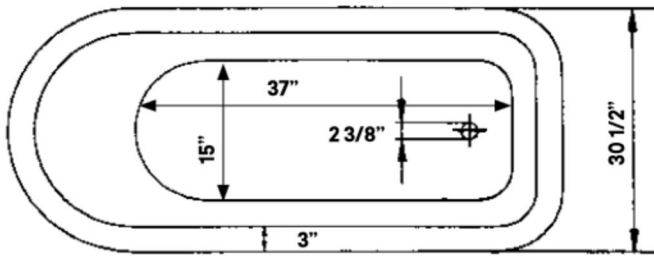

#2116 Shown

Traditional Cast Iron Bath With Pedestal Base

#2118 | 61" L x 30" W x 24" H
345 lbs, 53 gallons

Cheviot Products' cast iron bathtubs are hand-made in Europe with the finest materials. Fired with a thick coating of AA grade titanium-based enamel for unparalleled hardness and non-porosity, the extremely durable surface is easy to clean and resistant to stains, bacteria and other microbes. Cast iron also keeps your bath warm for the longest possible time.

Rim Configuration
Continuous Rolled Rim

Colours
White, Custom Colour Exterior

Note
Rough-in dimensions may vary +/- 1/2" and are subject to change. No responsibility is assumed by Cheviot Products Inc. One Year Limited Warranty against manufacturer's defects.

*8" C.C. waste/overflow to drain

Top center of overflow to floor 20 1/2"

Related Products

#5115LEV Tub Filler
with Hand Shower

#5100 Tub Filler
with Hand Shower

#3970 Heavy Duty
Water Supply Lines

#2222 Waste &
Overflow