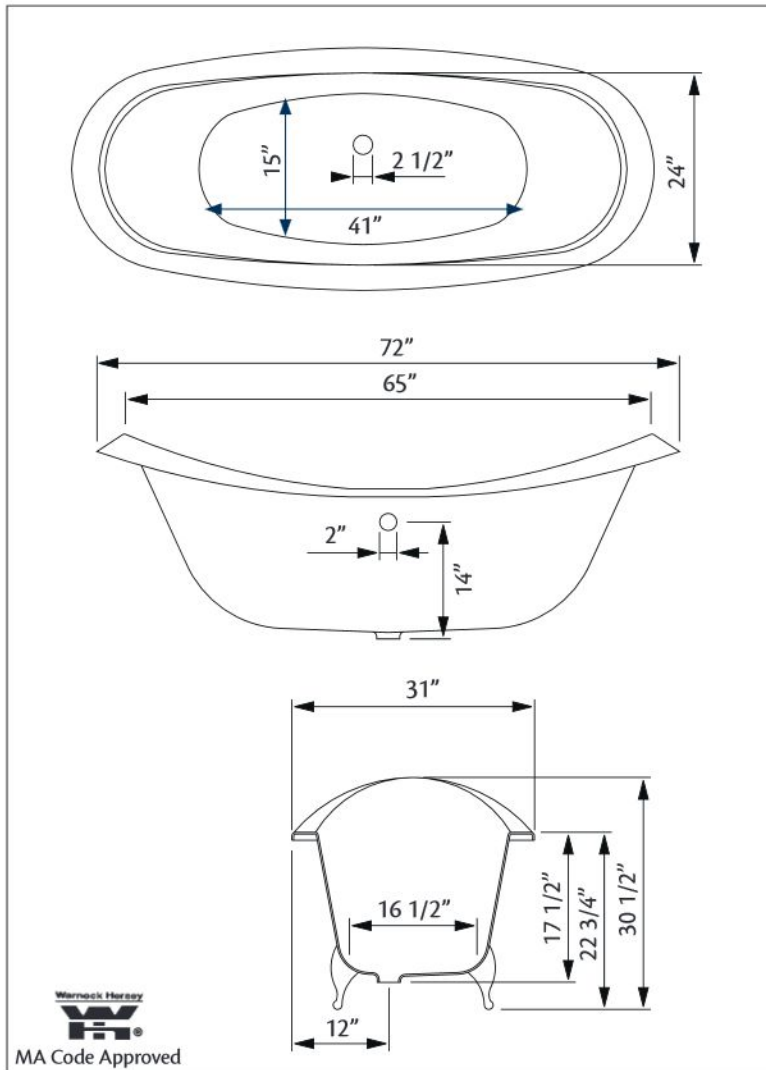

72" x 31" Wide x 30 1/4" Tall, 335 lbs, 51.5 gallons
Colours: White or Biscuit Interior with Matching or Custom Colour Exterior

Feet: Brass Plated, Brushed Nickel, Chrome Plated, Polished Nickel, White Coated, Antique Bronze

Related Products:

5115LEV Tub Filler With Hand Shower

3970 Heavy Duty Water Supply Lines

5127 Tub Filler With Hand Shower

3411 Water Supply Lines

Note: Rough-in dimensions may vary +/- 1/2" and are subject to change. No responsibility is assumed by Cheviot Products Inc. One Year Limited Warranty against manufacturer's defects.