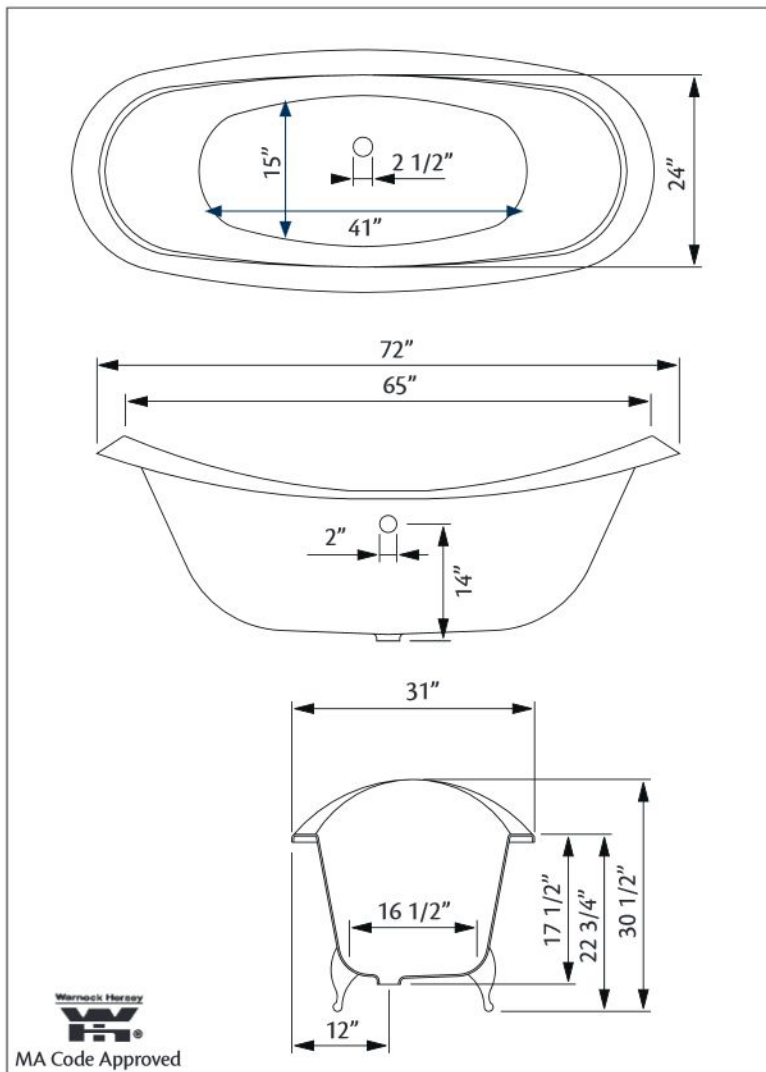

72" x 31" Wide x 30 1/4" Tall, 335 lbs, 51.5 gallons
Colours: White or Biscuit Interior with Matching or Custom Colour Exterior

Feet: Brass Plated, Brushed Nickel, Chrome Plated, Polished Nickel, White Coated, Antique Bronze

Related Products:

5115LEV Tub Filler With Hand Shower

3970 Heavy Duty Water Supply Lines

5127 Tub Filler With Hand Shower

3411 Water Supply Lines

Note: Rough-in dimensions may vary +/- 1/2" and are subject to change. No responsibility is assumed by Cheviot Products Inc. One Year Limited Warranty against manufacturer's defects.