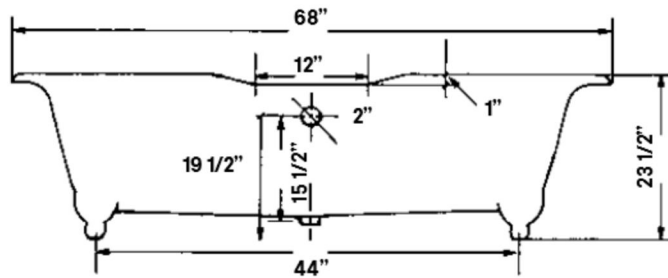

regal Cast Iron Bath

#2111 | 68" L x 31" W x 24" H
305 lbs, 50 gallons

Cheviot Products' cast iron bathtubs are hand-made in Europe with the finest materials. Fired with a thick coating of AA grade titanium-based enamel for unparalleled hardness and non-porosity, the extremely durable surface is easy to clean and resistant to stains, bacteria and other microbes. Cast iron also keeps your bath warm for the longest possible time.

Note
Rough-in dimensions may vary +/- 1/2" and are subject to change. No responsibility is assumed by Cheviot Products Inc. One Year Limited Warranty against manufacturer's defects.

*8" C.C. waste/overflow to drain
Top center of overflow to floor 19 1/2"