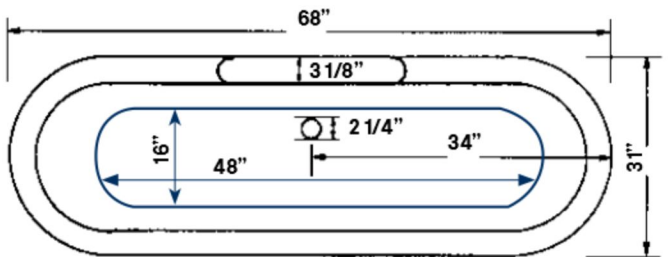

regal Cast Iron Bath

#2111 | 68" L x 31" W x 24" H
305 lbs, 50 gallons

Cheviot Products' cast iron bathtubs are hand-made in Europe with the finest materials. Fired with a thick coating of AA grade titanium-based enamel for unparalleled hardness and non-porosity, the extremely durable surface is easy to clean and resistant to stains, bacteria and other microbes. Cast iron also keeps your bath warm for the longest possible time.

Note
Rough-in dimensions may vary +/- 1/2" and are subject to change. No responsibility is assumed by Cheviot Products Inc. One Year Limited Warranty against manufacturer's defects.

*8" C.C. waste/overflow to drain
Top center of overflow to floor 19 1/2"