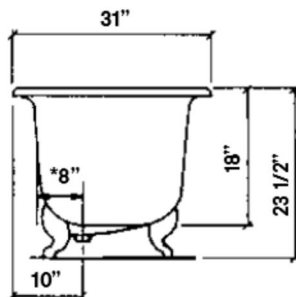

regal Cast Iron Bath

#2111 | 68" L x 31" W x 24" H
305 lbs, 50 gallons

Cheviot Products' cast iron bathtubs are hand-made in Europe with the finest materials. Fired with a thick coating of AA grade titanium-based enamel for unparalleled hardness and non-porosity, the extremely durable surface is easy to clean and resistant to stains, bacteria and other microbes. Cast iron also keeps your bath warm for the longest possible time.

Note
Rough-in dimensions may vary +/- 1/2" and are subject to change. No responsibility is assumed by Cheviot Products Inc. One Year Limited Warranty against manufacturer's defects.

*8" C.C. waste/overflow to drain
Top center of overflow to floor 19 1/2"