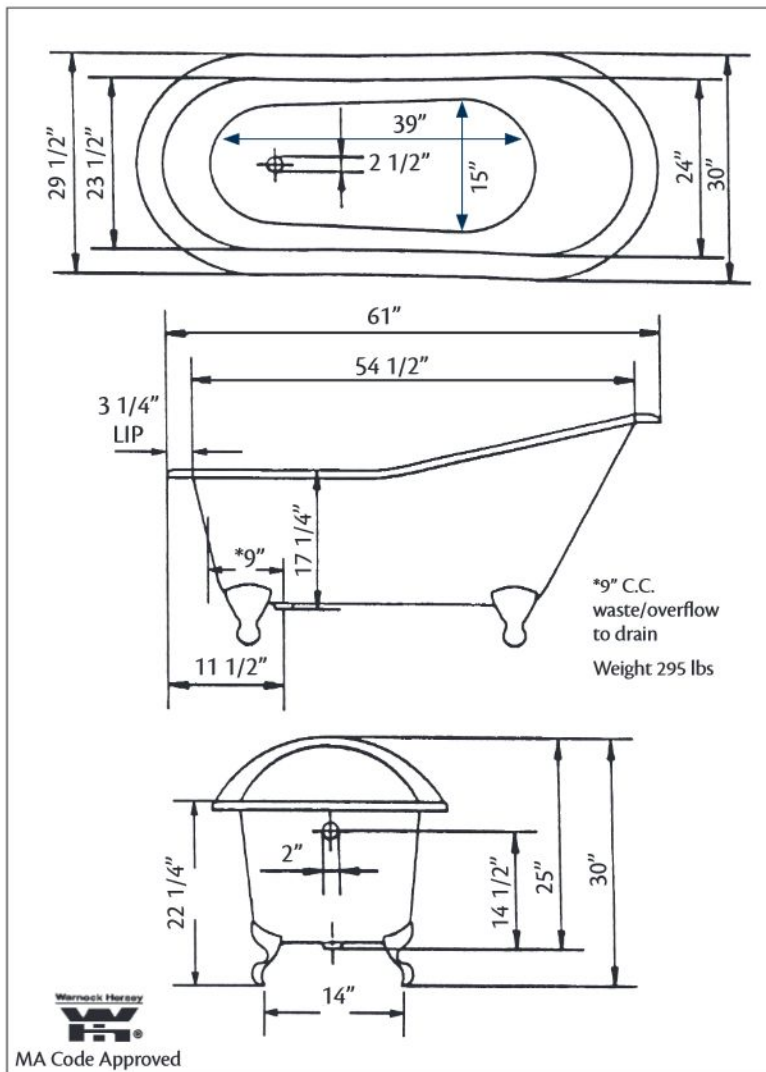

2108 ROLL RIM SLIPPER Bath with continuous rolled rim

Cheviot Products' cast iron bathtubs are handmade in Europe with the finest materials. Fired with a thick coating of AA grade titanium-based enamel for unparalleled hardness and non-porosity, the extremely durable surface is easy to clean and resistant to stains, bacteria, and other microbes. Cast iron also keeps your bath warm for the longest possible time.

61" x 30" Wide x 30" Tall

275 lbs, 48 gallons, 180 litres

Colours: White, Custom Colour Exterior

Feet: Brass Plated, Brushed Nickel, Chrome Plated, Polished Nickel, White Coated, Antique Bronze

Related Products:

5115LEV Tub Filler With Hand Shower

5100 Tub Filler With Hand Shower

3970 Heavy Duty Water Supply Lines

2222 Waste & Overflow

Note: Rough-in dimensions may vary +/- 1/2" and are subject to change. No responsibility is assumed by Cheviot Products Inc. One Year Limited Warranty against manufacturer's defects.