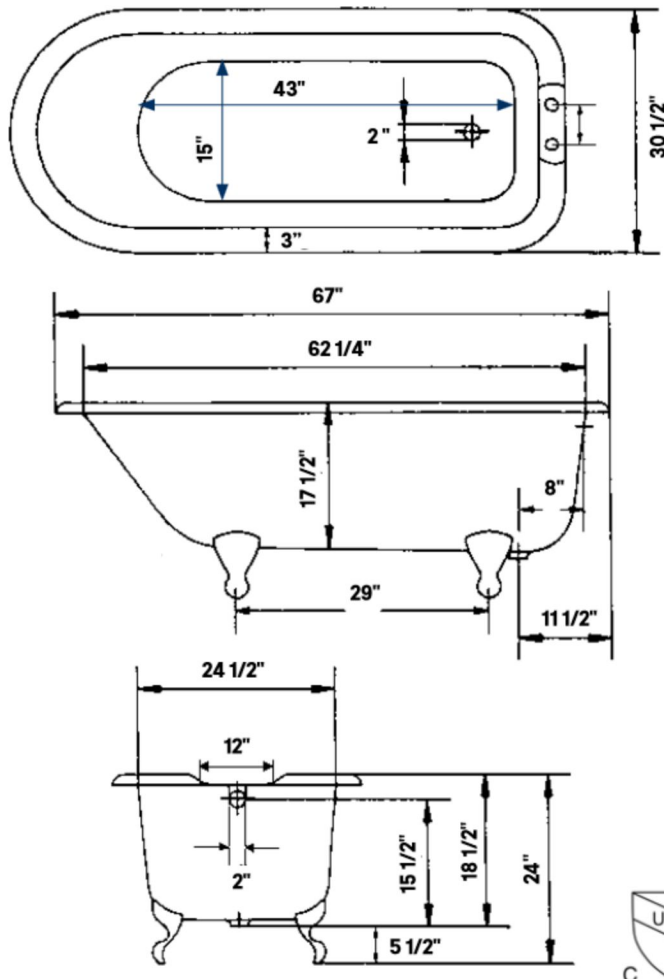

#2107 Shown

Traditional Cast Iron Bath

#2107 | 68" L x 30" W x 24" H
310 lbs, 59.5 Gallons

Cheviot Products' cast iron bathtubs are hand-made in Europe with the finest materials. Fired with a thick coating of AA grade titanium-based enamel for unparalleled hardness and non-porosity, the extremely durable surface is easy to clean and resistant to stains, bacteria and other microbes. Cast iron also keeps your bath warm for the longest possible time.

Rim Configuration

Flat Area for Faucet Holes.
Please specify c.c. measurement

Colours

White Interior & Exterior
White Interior & Custom
Colour Exterior

Feet

Available in Brass, Chrome,
Brushed Nickel, Polished Nickel,
Antique Bronze and White

Note

Rough-in dimensions may vary +/-
1/2" and are subject to change.
No responsibility is assumed by
Cheviot Products Inc.
One Year Limited
Warranty against
manufacturer's defects.

Related Products

#5127 Tub Filler
with Hand Shower