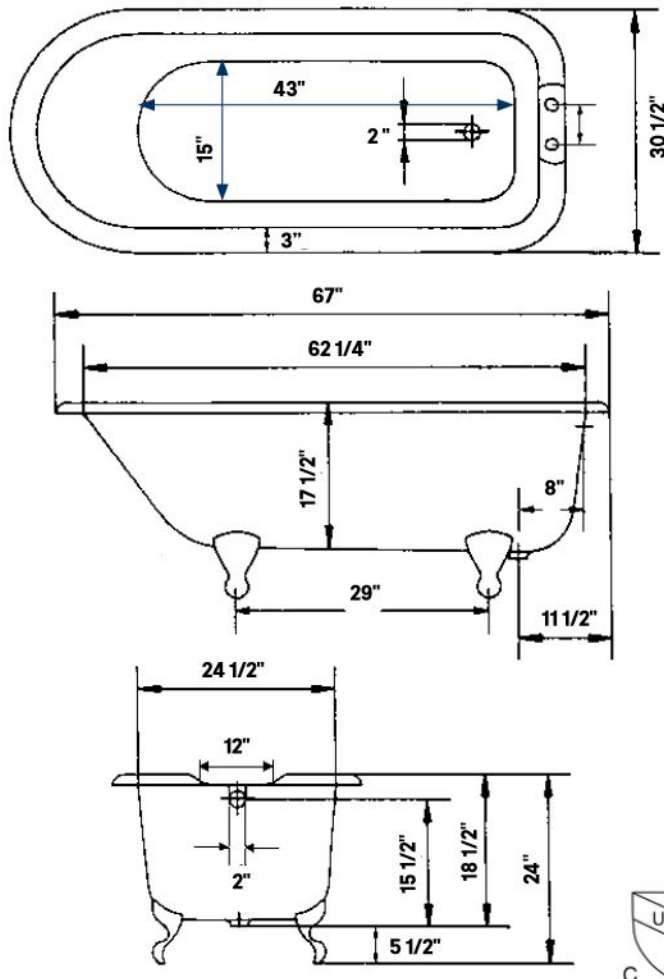

#2107 Shown

Traditional Cast Iron Bath

#2107 | 68" L x 30" W x 24" H
310 lbs, 59.5 Gallons

Cheviot Products' cast iron bathtubs are hand-made in Europe with the finest materials. Fired with a thick coating of AA grade titanium-based enamel for unparalleled hardness and non-porosity, the extremely durable surface is easy to clean and resistant to stains, bacteria and other microbes. Cast iron also keeps your bath warm for the longest possible time.

Rim Configuration

Flat Area for Faucet Holes.
Please specify c.c. measurement

Colours

White Interior & Exterior
White Interior & Custom
Colour Exterior

Feet

Available in Brass, Chrome,
Brushed Nickel, Polished Nickel,
Antique Bronze and White

Note

Rough-in dimensions may vary +/-
1/2" and are subject to change.
No responsibility is assumed by
Cheviot Products Inc.
One Year Limited
Warranty against
manufacturer's defects.

Related Products

#5127 Tub Filler
with Hand Shower