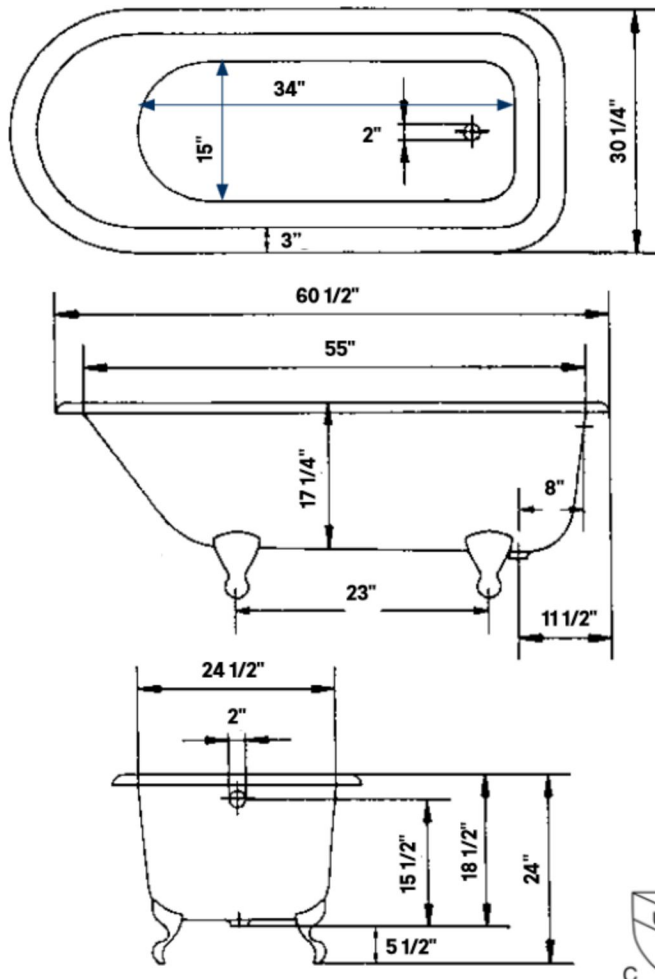

## Traditional Cast Iron Bath

#2104 | 61" L x 30" W x 24" H  
275lbs, 53 Gallons

Cheviot Products' cast iron bathtubs are hand-made in Europe with the finest materials. Fired with a thick coating of AA grade titanium-based enamel for unparalleled hardness and non-porosity, the extremely durable surface is easy to clean and resistant to stains, bacteria and other microbes. Cast iron also keeps your bath warm for the longest possible time.

**Note**  
Rough-in dimensions may vary +/- 1/2" and are subject to change. No responsibility is assumed by Cheviot Products Inc. One Year Limited Warranty against manufacturer's defects.