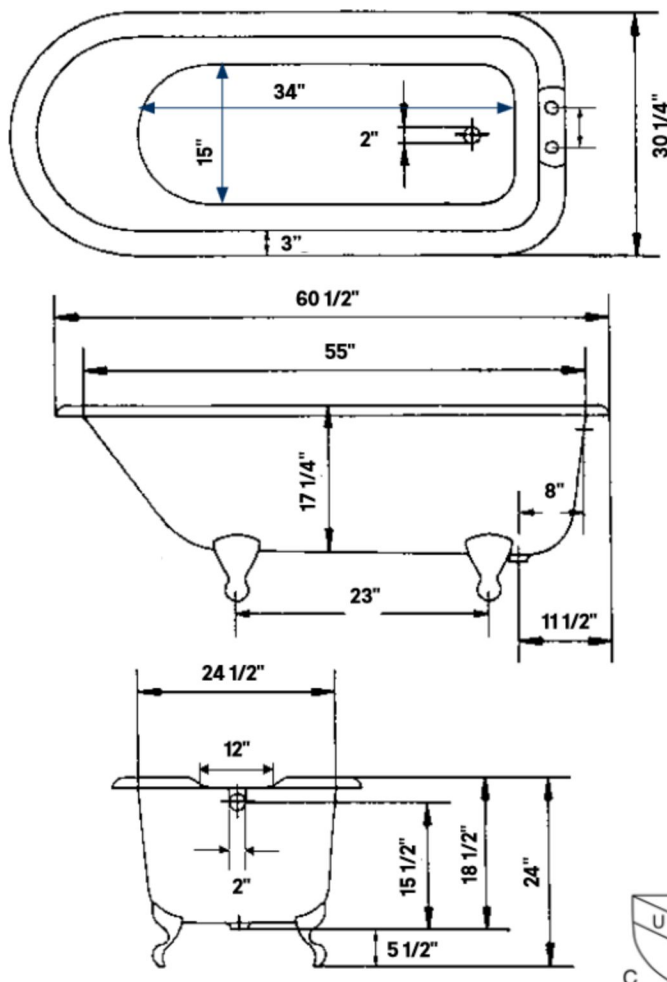

#2107 Shown

Traditional Cast Iron Bath

#2105 | 61"L x 30"W x 24"H

275 lbs, 53 Gallons

Cheviot Products' cast iron bathtubs are hand-made in Europe with the finest materials. Fired with a thick coating of AA grade titanium-based enamel for unparalleled hardness and non-porosity, the extremely durable surface is easy to clean and resistant to stains, bacteria and other microbes. Cast iron also keeps your bath warm for the longest possible time.

Rim Configuration

Flat Area for Faucet Holes.
Please specify c.c. measurement

Colours

White Interior & Exterior
White Interior & Custom
Colour Exterior

Feet

Available in Brass, Chrome,
Brushed Nickel, Polished Nickel,
Antique Bronze and White

Note

Rough-in dimensions may vary +/-
1/2" and are subject to change.
No responsibility is assumed by
Cheviot Products Inc.
One Year Limited
Warranty against
manufacturer's defects.

Related Products

#5127 Tub Filler
with Hand Shower