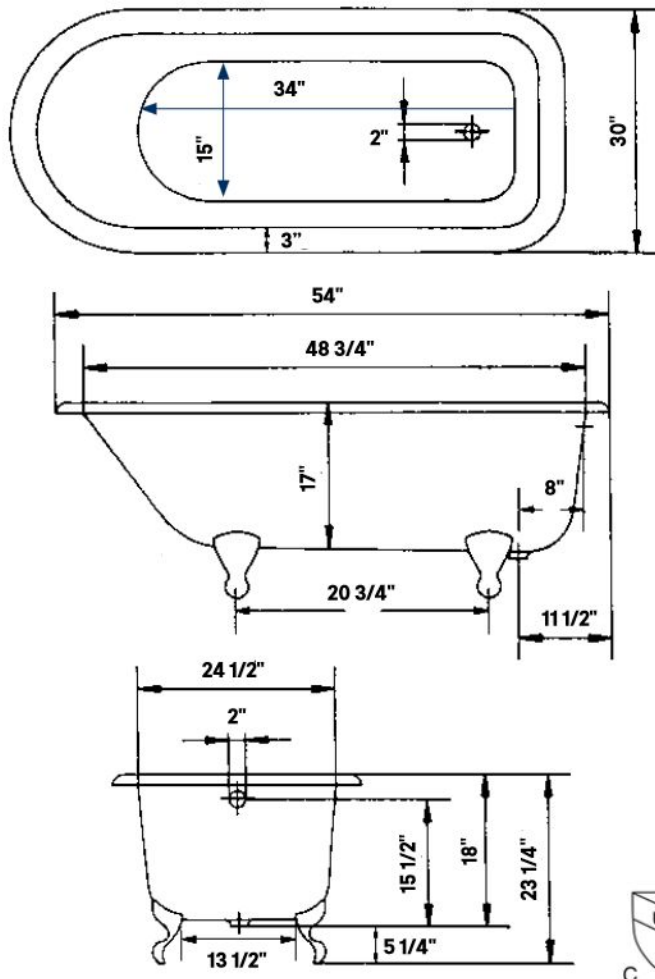

#2107 Shown

Traditional Cast Iron Bath

#2094 | 54"L x 30"W x 24"H
230lbs, 46 Gallons

Cheviot Products' cast iron bathtubs are hand-made in Europe with the finest materials. Fired with a thick coating of AA grade titanium-based enamel for unparalleled hardness and non-porosity, the extremely durable surface is easy to clean and resistant to stains, bacteria and other microbes. Cast iron also keeps your bath warm for the longest possible time.

Note
Rough-in dimensions may vary +/- 1/2" and are subject to change. No responsibility is assumed by Cheviot Products Inc. One Year Limited Warranty against manufacturer's defects.

Related Products

#5115LEV Tub Filler
with Hand Shower

#5100 Tub Filler
with Hand Shower

#3970 Heavy Duty
Water Supply Lines

#2222 Waste & Overflow