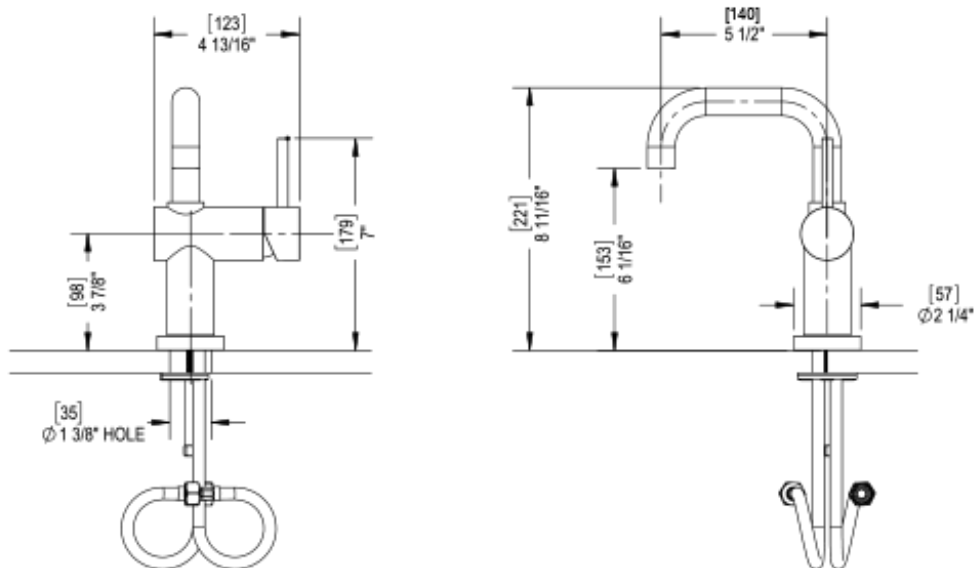

SINGLE CONTROL LAV SET (6 1/16" AERATOR TO DECK) (LESS DRAIN)

Critical Dimensions