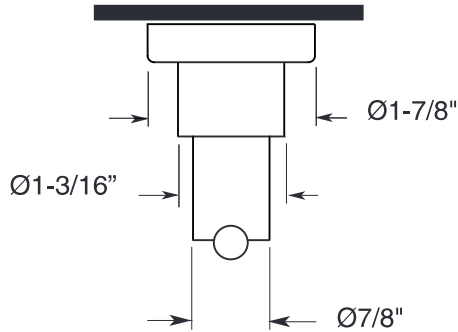

FEATURES:

- All brass construction.
- Available in all Sigma finishes. Warranty varies according to finish selection.
- Mounting bracket and screws are supplied.

Series 92
Robe Hook
1.92RH00

TOP VIEW

FRONT VIEW

SIDE VIEW

Note: Measurements are subject to change or cancellation. No responsibility is assumed for use of superseded or voided pages.