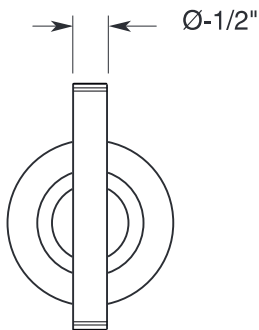

FEATURES:

- All brass construction.
- Available in all Sigma finishes. Warranty varies according to finish selection.
- Mounting bracket and screws are supplied.

Series 92
Robe Hook
1.92RH00

TOP VIEW

FRONT VIEW

SIDE VIEW

Note: Measurements are subject to change or cancellation. No responsibility is assumed for use of superseded or voided pages.