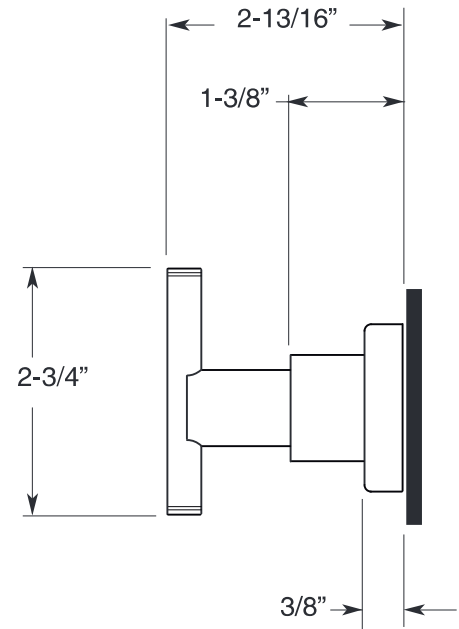

FEATURES:

- All brass construction.
- Available in all Sigma finishes. Warranty varies according to finish selection.
- Mounting bracket and screws are supplied.

Series 92
Robe Hook
1.92RH00

TOP VIEW

FRONT VIEW

SIDE VIEW

Note: Measurements are subject to change or cancellation. No responsibility is assumed for use of superseded or voided pages.