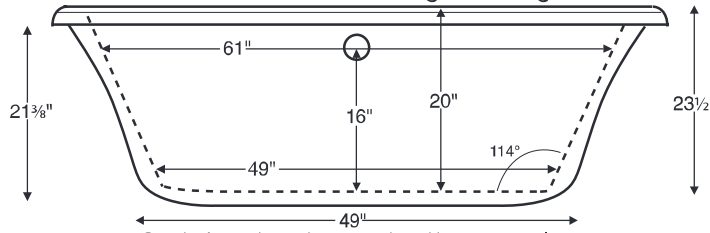

Melinda 6

71.25" x 35.5" x 23.5"

GENERAL SPECIFICATIONS:

Material - Acrylic

Installation - Freestanding

Not recommended as a tub / shower combination.

Soaker Weight - 121 lbs / 55 kg

Maximum Fill - 90 gal to overflow

NOTE: Filling this tub to the maximum may require an above average size or dedicated water heater.

The Melinda 6 features a 4.5"-wide flat deck surface on the drain side for mounting faucetry.

The drain & overflow assembly is concealed between the walls of the tub, eliminating the need for an exposed drain kit.

Shown with Air Massage Package.

Standard one-piece tub construction with access panel.

Also available as a two-piece construction without access panel.

See "Important Ordering and Installation Information" below and "Installation Aids" on next page.