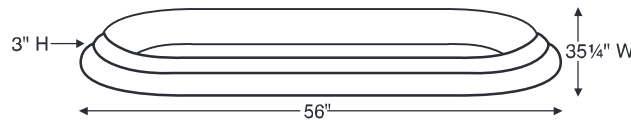

Optional one-piece pedestal base. Does not increase height of tub.

ELECTRICAL COMPONENTS & SPECIFICATIONS

Required Electrical Service - 110 Volt

Hydrotherapy Package	Components Included	GFCI
Air Massage	heated blower	1-15 amp
Air Massage Elite	heated blower, chromatherapy	1-15 amp

For electrical requirements of tub options, see page C-2.

CSA Certified C/US; ANSI Z124.1 for plastic tubs and ANSI 112.19.7 for whirlpool components.

IMPORTANT ORDERING & INSTALLATION INFORMATION:

- This freestanding tub comes equipped with an access panel on the drain side (shown to the right) to facilitate installation of faucet, drain and overflow. If the tub will be viewable from all angles, MTI offers an optional 2-piece tub construction, which eliminates the access panel. Comprehensive installation instructions ship with tub and are also available on mtibaths.com.
- Optional pedestal base ships loose with tub and does not increase overall height.
- Before ordering or installing, please consider future access to equipment.
- When ordering an air bath, the air blower must be remote mounted.
- Specifications and configurations are subject to change without notice.
- Measurements are ±1/2" and are subject to change without notice.
- Measurements herein supersede all others published prior to publication date shown below.

See the "Designer Collection Tubs Installation & Operation Manual" included with tub delivery or go to mtibaths.com/support/installation_operation/manuals for all the information necessary to install and operate the tub.

MTI's Customer Service Department is available Monday-Friday 8am-6pm EST at 800-783-8827 or customerservice@mtibaths.com to answer any questions pertaining to ordering or installation.