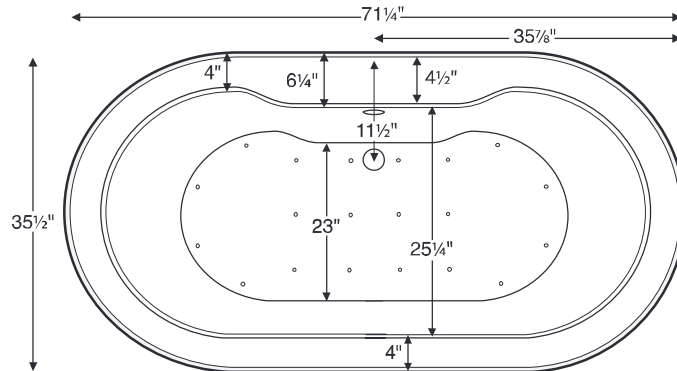

Melinda 6

71.25" x 35.5" x 23.5"

GENERAL SPECIFICATIONS:

Material - Acrylic

Installation - Freestanding

Not recommended as a tub / shower combination.

Soaker Weight - 121 lbs / 55 kg

Maximum Fill - 90 gal to overflow

NOTE: Filling this tub to the maximum may require an above average size or dedicated water heater.

The Melinda 6 features a 4.5"-wide flat deck surface on the drain side for mounting faucetry.

The drain & overflow assembly is concealed between the walls of the tub, eliminating the need for an exposed drain kit.

Shown with Air Massage Package.

Standard one-piece tub construction with access panel.

Also available as a two-piece construction without access panel.

See "Important Ordering and Installation Information" below and "Installation Aids" on next page.