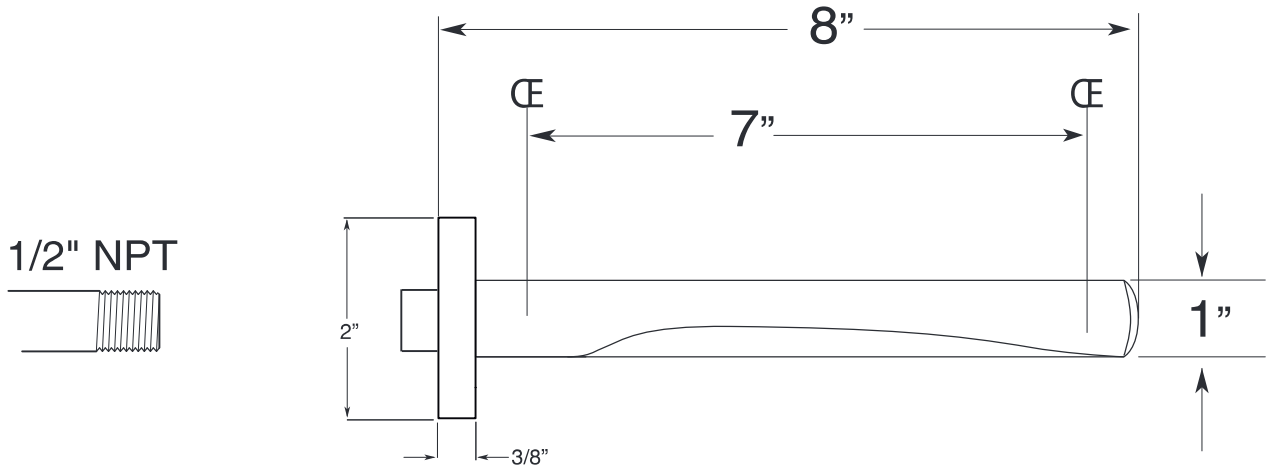

**1900 Wall Tub Spout**

18.17.028

**STANDARD WALL SPOUT**

Note: Measurements are subject to change or cancellation. No responsibility is assumed for use of superseded or voided pages.