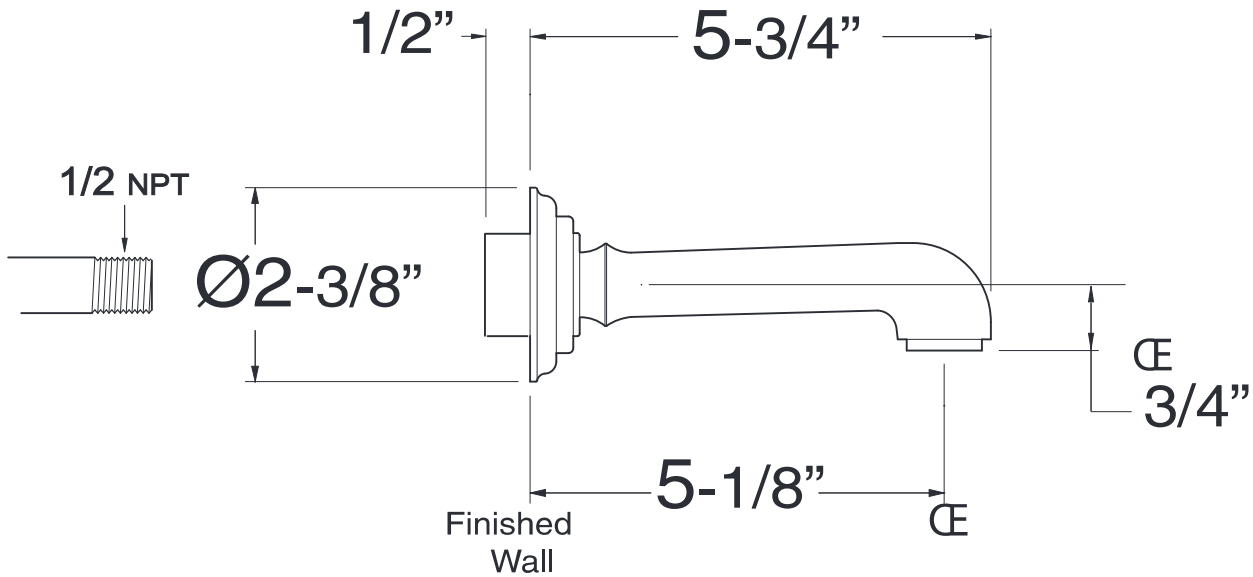

1800 Wall Tub Spout

18.17.015

1800 Roman Wall Tub Spout

18.17.016

1800 Wall Roman Tub
18.17.016

Note: Measurements are subject to change or cancellation. No responsibility is assumed for use of superseded or voided pages.