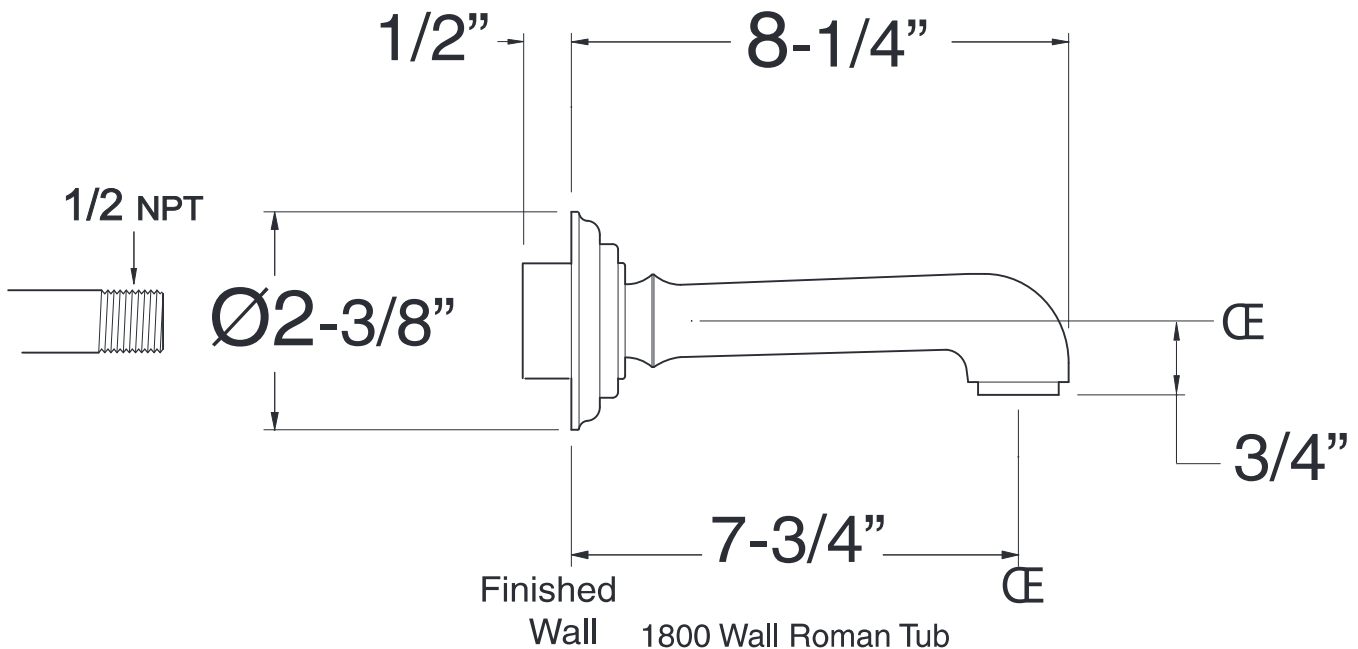

1800 Wall Tub Spout

18.17.015

1800 Roman Wall Tub Spout

18.17.016

1800 Wall Roman Tub
18.17.016

Note: Measurements are subject to change or cancellation. No responsibility is assumed for use of superseded or voided pages.