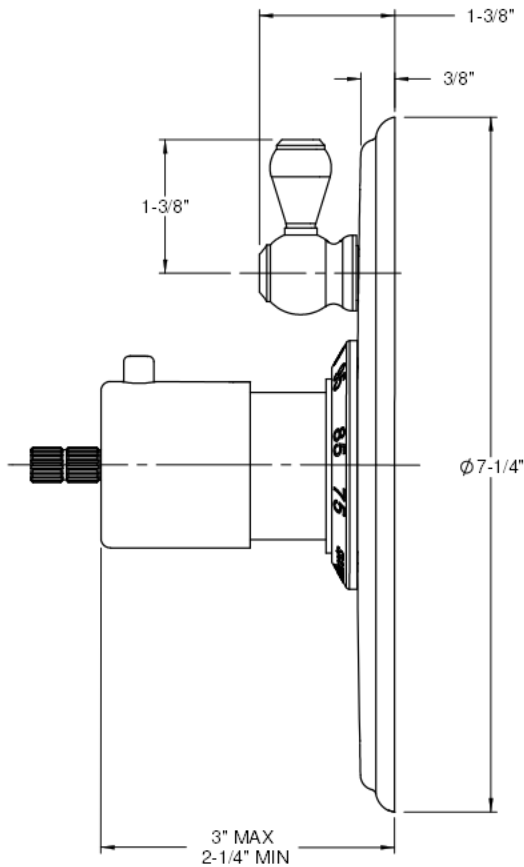

California Faucets®

StyleTherm®

1/2" Thermostatic Valve w/ Single Volume Control Trim Only

Features

- Over 30 finishes including 12 PVD finishes
 - All brass construction
 - Contemporary or traditional faceplate
 - Engraved brass temperature ring
 - 100°F safety stop button with manual override
 - Contemporary or traditional volume control handle
 - Handles to match all California Faucets series
- See www.calfaucets.com for complete selection

TO-TH1L-XX

Codes/Standards Applicable

Specified model meets or exceeds the following:

- ASME A112.18.1-2005/CSA B125.1-05
- ASSE 1016
- ADA (with lever handles)
- Listed IAPMO/UPC®

XX = Series Handle

Traditional Faceplate

Contemporary Faceplate

ALL DIMENSIONS SHOWN TO NEAREST 1/16"