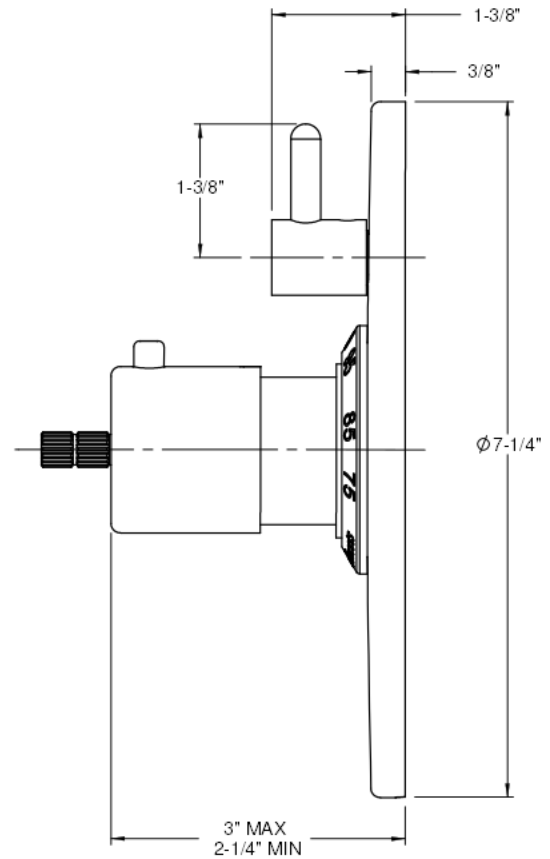

California Faucets®

StyleTherm®

1/2" Thermostatic Valve w/ Single Volume Control Trim Only

Features

- Over 30 finishes including 12 PVD finishes
 - All brass construction
 - Contemporary or traditional faceplate
 - Engraved brass temperature ring
 - 100°F safety stop button with manual override
 - Contemporary or traditional volume control handle
 - Handles to match all California Faucets series
- See www.calfaucets.com for complete selection

TO-TH1L-XX

Codes/Standards Applicable

Specified model meets or exceeds the following:

- ASME A112.18.1-2005/CSA B125.1-05
- ASSE 1016
- ADA (with lever handles)
- Listed IAPMO/UPC®

XX = Series Handle

Traditional Faceplate

Contemporary Faceplate

ALL DIMENSIONS SHOWN TO NEAREST 1/16"