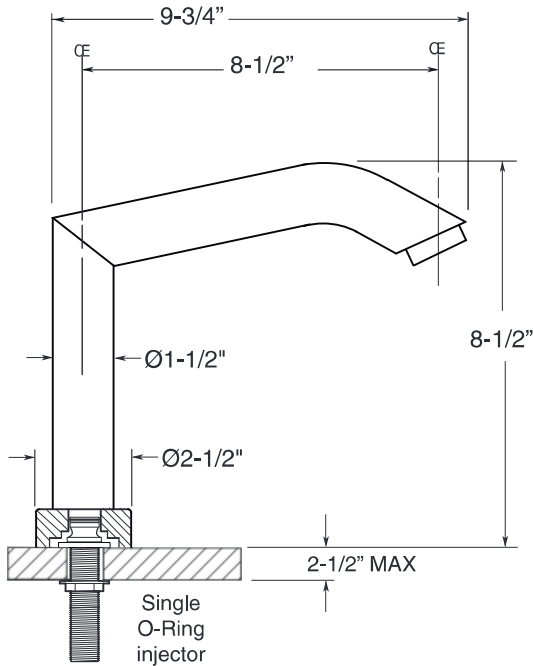

**FEATURES:**

- All brass construction.
- Lever style handle with inside screw attachment.
- 3/4" valve bodies with 20 pt. 1/4-turn ceramic disc cartridge.
- Available in all finishes. Warranty varies according to finish.
- Certified to meet or exceed the following codes and standards:  
ASME A112.18.1/CSAB 125.1-2011

Specifications  
**Series 1700**

Prana  
Roman Tub Set with Deckmount  
Handshower and Diverter  
1.179293  
(1.179293T - Trim only)

Spout and valves install through 1-1/4" diameter holes.  
Plumber to provide 3/4" supply lines to valves

NOTE: 1/2" outlet for in-line vacuum breaker (18.15.055), and 60" chrome spiral hose (18.10.016) - INCLUDED

Note: Measurements are subject to change or cancellation. No responsibility is assumed for use of superseded or voided pages.