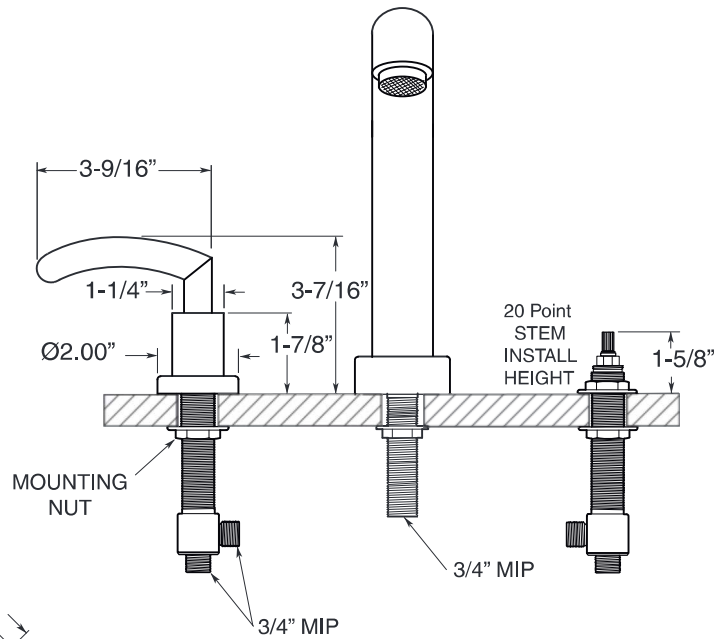

**FEATURES:**

- All brass construction.
- Lever style handle with inside screw attachment.
- 3/4" valve bodies with 20 pt. 1/4-turn ceramic disc cartridge.
- Available in all finishes. Warranty varies according to finish.
- Certified to meet or exceed the following codes and standards:  
ASME A112.18.1/CSAB 125.1-2011

Specifications  
**Series 1700**

Prana  
Roman Tub Set with Deckmount  
Handshower and Diverter  
1.179293  
(1.179293T - Trim only)

Spout and valves install through 1-1/4" diameter holes.  
Plumber to provide 3/4" supply lines to valves

NOTE: 1/2" outlet for in-line vacuum breaker (18.15.055), and 60" chrome spiral hose (18.10.016) - INCLUDED

Note: Measurements are subject to change or cancellation. No responsibility is assumed for use of superseded or voided pages.

# Parts List