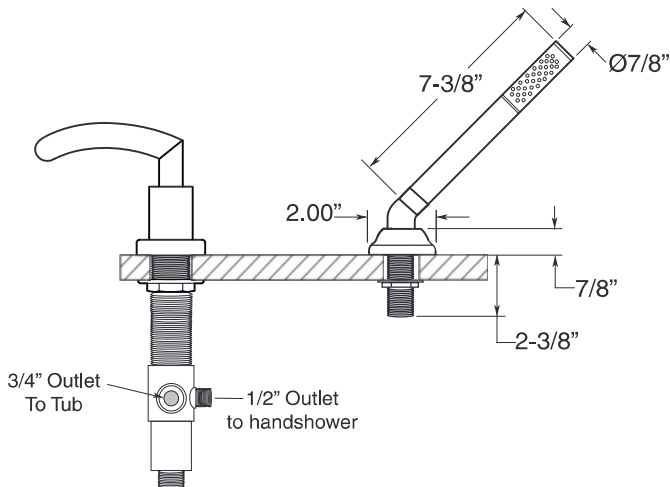

**FEATURES:**

- All brass construction.
- Lever style handle with inside screw attachment.
- 3/4" valve bodies with 20 pt. 1/4-turn ceramic disc cartridge.
- Available in all finishes. Warranty varies according to finish.
- Certified to meet or exceed the following codes and standards:  
ASME A112.18.1/CSAB 125.1-2011

Specifications  
**Series 1700**

Prana  
Roman Tub Set with Deckmount  
Handshower and Diverter  
1.179293  
(1.179293T - Trim only)

Spout and valves install through 1-1/4" diameter holes.  
Plumber to provide 3/4" supply lines to valves

NOTE: 1/2" outlet for in-line vacuum breaker (18.15.055), and 60" chrome spiral hose (18.10.016) - INCLUDED

Note: Measurements are subject to change or cancellation. No responsibility is assumed for use of superseded or voided pages.

### Prana Roman Tub Set with Deckmount Diverter and Handshower