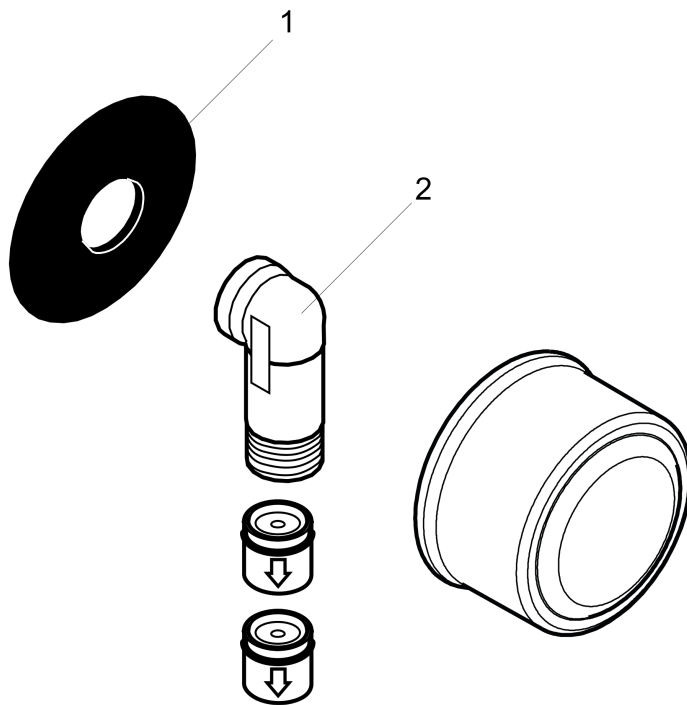

Axor Montreux Wall Outlet with Check Valves

Finishes : **chrome** Part no. : **16884001**

Description

Features

- 1/2" NPT
- Fits all 1/2" hoses

Item details

List Price \$ 70.00

Compliance

Product image

Scale drawing

Axor Montreux Wall Outlet with Check Valves
Finishes : **chrome** Part no. : **16884001**

Exploded drawing

Year of production: >04/09

Axor Montreux Wall Outlet with Check Valves

Finishes : **chrome** Part no. : **16884001**

Spare parts list

Year of production: >04/09

Pos.	Description	Part no.	Price	PU
1	support element	98557000	-	1
2	connection angel	98531001	-	1
a	set of non return valves DW 15	94074000	-	1