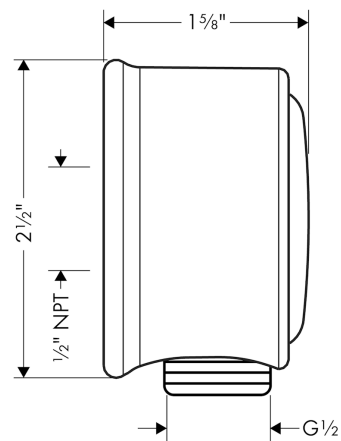

Axor Montreux Wall Outlet with Check Valves

Finishes : **chrome** Part no. : **16884001**

Description

Features

- 1/2" NPT
- Fits all 1/2" hoses

Item details

List Price \$ 70.00

Compliance

Product image

Scale drawing

Axor Montreux Wall Outlet with Check Valves
Finishes : **chrome** Part no. : **16884001**

Exploded drawing

Year of production: >04/09

Axor Montreux Wall Outlet with Check Valves

Finishes : **chrome** Part no. : **16884001**

Spare parts list

Year of production: >04/09

Pos.	Description	Part no.	Price	PU
1	support element	98557000	-	1
2	connection angel	98531001	-	1
a	set of non return valves DW 15	94074000	-	1