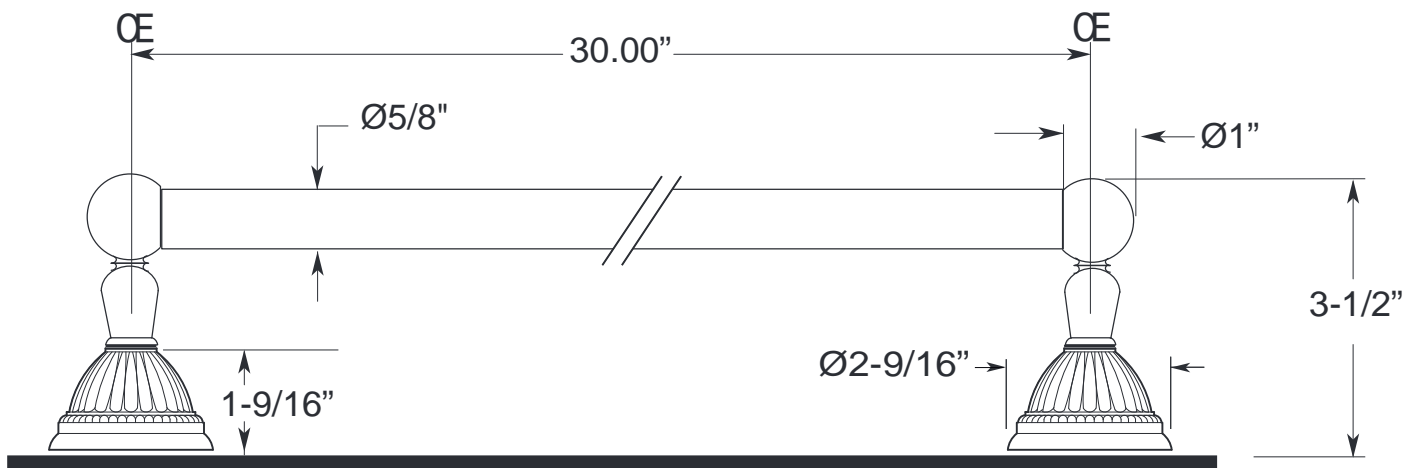

**FEATURES:**

- All brass construction.
- Available in all Sigma finishes. Warranty varies according to finish selection.
- Mounting brackets and screws are supplied.

Series 66  
30" Towel Bar

1.66TB30

Note: Measurements are subject to change or cancellation. No responsibility is assumed for use of superseded or voided pages.