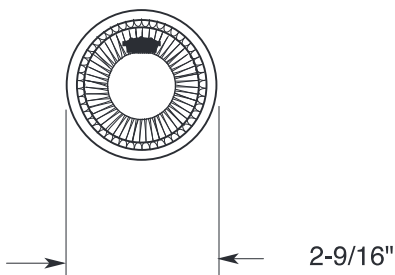

#### FEATURES:

- All brass construction.
- Available in all Sigma finishes. Warranty varies according to finish selection.
- Mounting bracket and screws are supplied.

Series 66  
Robe Hook  
1.66RH00

### TOP VIEW

### FRONT VIEW

### SIDE VIEW

Note: Measurements are subject to change or cancellation. No responsibility is assumed for use of superseded or voided pages.