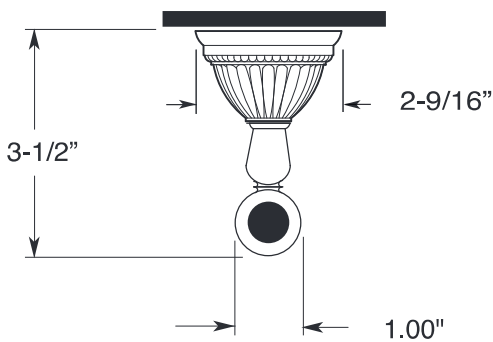

#### FEATURES:

- All brass construction.
- Available in all Sigma finishes. Warranty varies according to finish selection.
- Mounting bracket and screws are supplied.

Series 66  
Robe Hook  
1.66RH00

### TOP VIEW

### SIDE VIEW

Note: Measurements are subject to change or cancellation. No responsibility is assumed for use of superseded or voided pages.