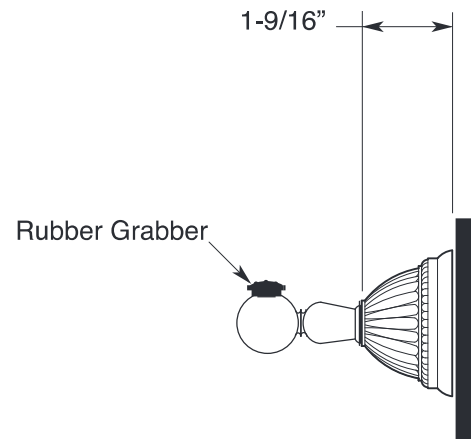

#### FEATURES:

- All brass construction.
- Available in all Sigma finishes. Warranty varies according to finish selection.
- Mounting bracket and screws are supplied.

Series 66  
Robe Hook  
1.66RH00

### TOP VIEW

### SIDE VIEW

Note: Measurements are subject to change or cancellation. No responsibility is assumed for use of superseded or voided pages.