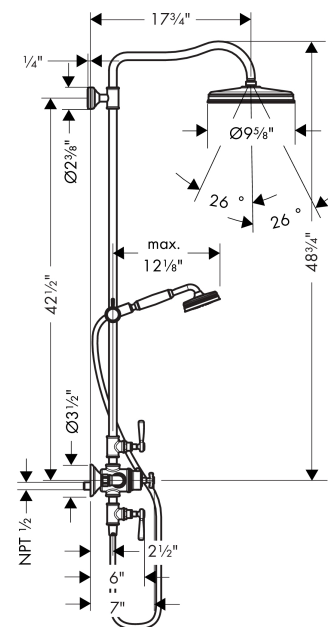

Item details

List Price \$ 2,686.00

Technology

Compliance

Product image

Scale drawing

AXOR Montreux
Showerpipe 240 1-Jet, 1.8 GPM
 Finishes : **chrome** Part no. : **16574001**

Spare parts list

Year of production: >01/18

Pos.		Part no.	Price	PU
1	wall flange	95688000	-	1
2	O-Ring 50x2	98187000	-	1
3	mounting set	96179000	-	1
4	tile-matching-disk	95239000	-	1
5	O-ring 20x2	98165000	-	1
6	escutcheon Ø 60 mm	92982000	-	1
7	screw	92137000	-	1
8	sleeve	92166000	-	1
9	hollow set screw M6x5	98447000	-	1
10	set of screw covers	93182000	-	1
11	handshower	16320000	-	1
12	filter packing	94246000	-	1
13	shower hose 1,60 m	28116000	-	1
14	seal	98058000	-	1
15	O-ring 12x2,25	98382000	-	1
16	O-ring 15x2,5	98131000	-	1
17	pipe 973 mm	92468000	-	1
18	sleeve	92983000	-	1
19	support, assy	98723000	-	1
20	set of S-unions (±32 mm)	98592000	-	1
21	noise reduction	96429000	-	1
22	escutcheon	98595000	-	1
23	filter packing	96922000	-	1
24	O-ring 17x1,5	98137000	-	1
25	non return valve	96737000	-	1
26	shut off unit right closing	94009000	-	1
27	O-ring 14x1,78	92984000	-	1
28	sleeve	92712000	-	1
29	adapter for handle	92375000	-	1
30	O-ring 16x2	98133000	-	1
31	set of screw covers, cold / hot water / neutral	97987000	-	1
32	handle for thermostat	16594000	-	1
33	hollow set screw M5x16	97666000	-	1
34	deco-ring	92985000	-	1

AXOR Montreux
Showerpipe 240 1-Jet, 1.8 GPM
 Finishes : **chrome** Part no. : **16574001**

Spare parts list

Year of production: >01/18

Pos.		Part no.	Price	PU
35	O-ring 48x2,5	92987000	-	1
36	sleeve	92986000	-	1
37	adapter for handle	96435000	-	1
38	nut	98913000	-	1
39	thermostat cartridge	98282001	-	1
40	handle	92705000	-	1