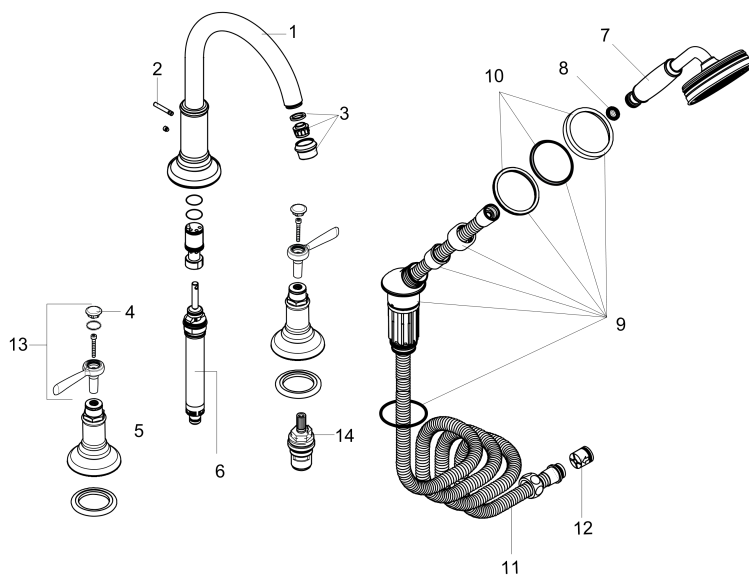

AXOR Montreux

AXOR Montreux 4-Hole Roman Tub Set Trim with Lever Handles with 2.0 GPM Handshower

Finishes : **chrome** Part no. : **16550001**

Exploded drawing

Year of production: >04/09

AXOR Montreux
AXOR Montreux 4-Hole Roman Tub Set Trim with Lever Handles with 2.0 GPM Handshower

 Finishes : **chrome** Part no. : **16550001**

Spare parts list

Year of production: >04/09

Pos.	Description	Part no.	Price	PU
1	spout cpl.	98606000	-	1
2	diverter knob	98607000	-	1
3	aerator M22x1 (25 l/min)	98575000	-	1
4	set of screw covers, cold / hot water / neutral	97987000	-	1
5	escutcheon	98605000	-	1
6	selector assy	96775000	-	1
7	handshower	16320001	-	1
8	filter packing	94246000	-	1
9	shower holder, assy	96433000	-	1
10	escutcheon for shower holder	96237000	-	1
11	shower hose 2,00 m	94148000	-	1
12	set of non return valves DW 15	94074000	-	1
13	handle	92705000	-	1
14	shut off unit left closing	94008000	-	1
a	base body	13444181	-	1