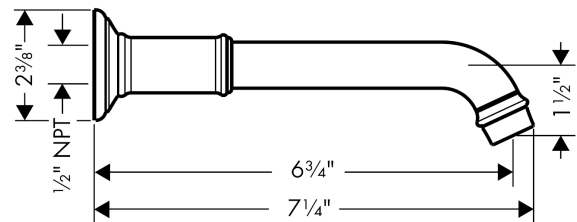

AXOR Montreux Tub Spout

Finishes : **chrome** Part no. : **16541001**

Features

- solid Brass

Item details

List Price \$ 392.00

Compliance

Product image

Scale drawing

**AXOR Montreux
Tub Spout**

Finishes : **chrome** Part no. : **16541001**

Exploded drawing

Year of production: >06/06

**AXOR Montreux
Tub Spout**

Finishes : **chrome** Part no. : **16541001**

Spare parts list

Year of production: >06/06

Pos.		Part no.	Price	PU
1	aerator M22x1 (5 l/min + 25 l/min)	95381000	-	1
2	escutcheon for spout	98576000	-	1