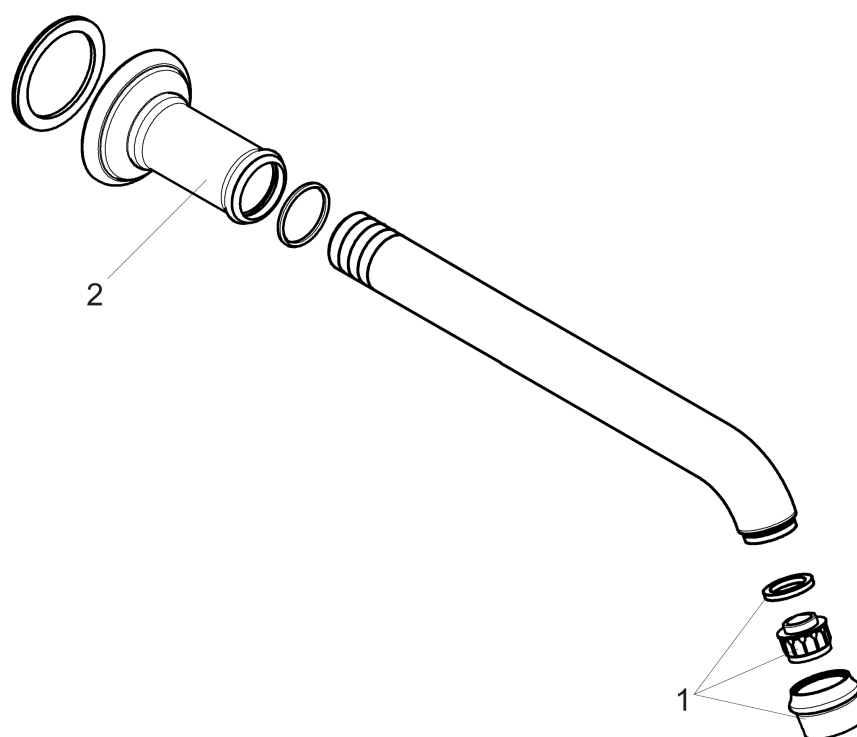

AXOR Montreux Tub Spout

Finishes : **chrome** Part no. : **16541001**

Features

- solid Brass

Item details

List Price \$ 392.00

Compliance

Product image

Scale drawing

**AXOR Montreux
Tub Spout**

Finishes : **chrome** Part no. : **16541001**

Exploded drawing

Year of production: >06/06

**AXOR Montreux
Tub Spout**

Finishes : **chrome** Part no. : **16541001**

Spare parts list

Year of production: >06/06

Pos.		Part no.	Price	PU
1	aerator M22x1 (5 l/min + 25 l/min)	95381000	-	1
2	escutcheon for spout	98576000	-	1